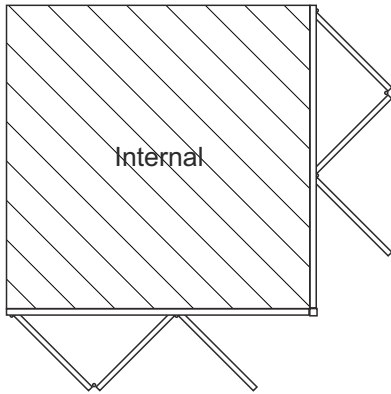

Corner Post Section

Fixed (Non Structural) Corner Post - Open Out

External

External