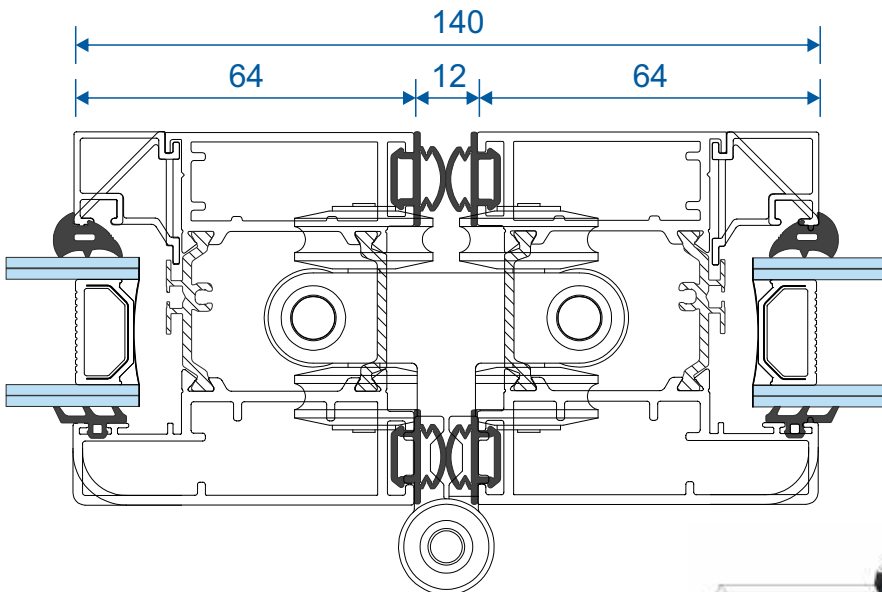

Projection Cills

AW570 - 96mm Cill

AW542 - 150mm Cill

AW544 - 190mm Cill

Jamb Sections

Equal Panel Jamb - Open Out

Head Sections

Head - Open Out

Head with 20mm Extension - Open Out

Locking & Wheel Meeting Stiles

Locking Stile - Open Out

Bogie Wheel Stile - Open Out

Uneven Panel Meeting Stiles

▶ Uneven Panel Split Meeting Stile / Double Traffic Door - Open Out

Standard Rebated With 150mm Cill - Open Out

Threshold Sections

34mm Low Threshold - Open Out

34mm Low Threshold With Integrated Ramp - Open Out

Threshold Sections

22mm Room Divider Threshold - Internal Use Only