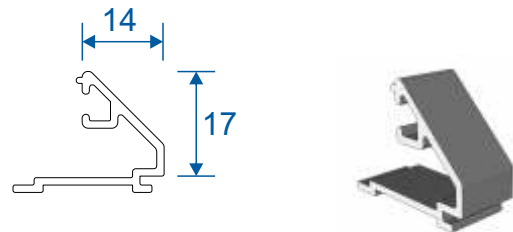

U44056 - 110mm Midrail

U44055 - 68mm Transom/Mullion

U44053 - 57mm Transom/Mullion

U60604 - Floating Mullion

Beads & Adaptors

AW667 - 24mm Square Bead

24mm Chamfered Bead

AW660 - 28mm Square Bead

AW513 - 28mm Chamfered Bead

AW668 - 32mm Square Bead

AW630 - 32mm Chamfered Bead

P-00-210 Rebate Adaptor

P-00-211 Threshold Adaptor

Jamb Sections

Hinge Side Jamb - Open Out

Locking Side Jamb - Open Out