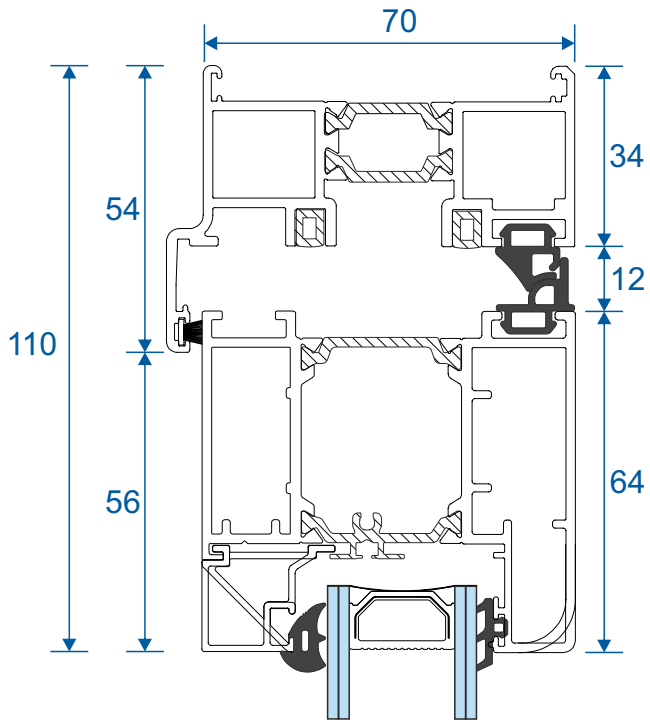

AW513 - 28mm Chamfered Bead

AW668 - 32mm Square Bead

AW630 - 32mm Chamfered Bead

P-00-210 Rebate Adaptor

P-00-211 Threshold Adaptor

Jamb Sections

Hinge Side Jamb - Open Out

Locking Side Jamb - Open Out

Projection Cills

AW570 - 96mm Cill

AW542 - 150mm Cill

AW544 - 190mm Cill

Jamb Sections

Equal Panel Jamb - Open Out

Head Sections

Head - Open Out

Head with 20mm Extension - Open Out

Locking & Wheel Meeting Stiles

Locking Stile - Open Out

Bogie Wheel Stile - Open Out

Uneven Panel Meeting Stiles

▶ Uneven Panel Split Meeting Stile / Double Traffic Door - Open Out