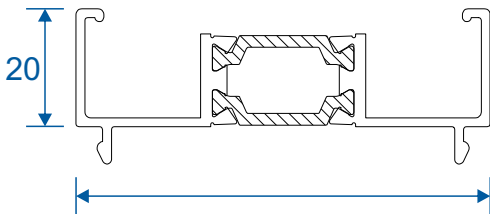

P-06-131 - 22mm Room Divider Threshold (Internal Use Only)

Add Ons, Extensions & Corner Posts

U60631 - Drainage Tray

AW724 - 20mm Extension

AW728 - 40mm Extension

AW720 - 70mm Corner Post

Transoms, Mullions & Midrails

AW513 - 28mm Chamfered Bead

AW668 - 32mm Square Bead

AW630 - 32mm Chamfered Bead

P-00-210 Rebate Adaptor

P-00-211 Threshold Adaptor

Jamb Sections

Hinge Side Jamb - Open Out

Locking Side Jamb - Open Out