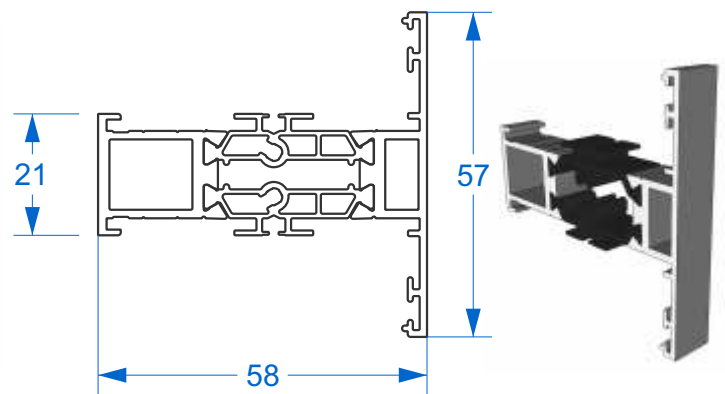

U44053 - 57mm Transom/Mullion