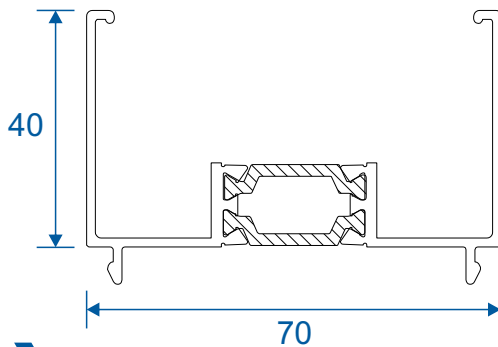

Outer Frame, Threshold & Sashes

U60002 - Outerframe / Standard Rebated Threshold

U60104 - Square Sash Profile

U60105 - Radius Sash Profile

Low Thresholds

U60404 - 34mm Low Threshold

U60405 - 34mm Low Ramped Threshold

P-06-131 - 22mm Room Divider Threshold (Internal Use Only)

Add Ons, Extensions & Corner Posts

U60631 - Drainage Tray

AW724 - 20mm Extension

AW728 - 40mm Extension

AW720 - 70mm Corner Post

Transoms, Mullions & Midrails

AW513 - 28mm Chamfered Bead

AW668 - 32mm Square Bead

AW630 - 32mm Chamfered Bead

P-00-210 Rebate Adaptor

P-00-211 Threshold Adaptor

Jamb Sections

Hinge Side Jamb - Open Out

Locking Side Jamb - Open Out

Projection Cills

AW570 - 96mm Cill

AW542 - 150mm Cill

AW544 - 190mm Cill

Jamb Sections

Equal Panel Jamb - Open Out

Head Sections

Head - Open Out