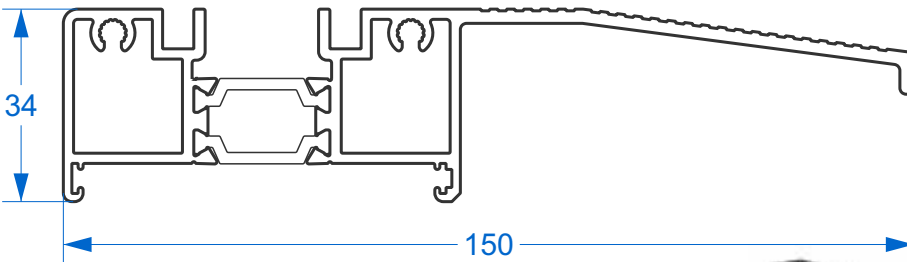

Outer Frame, Threshold & Sashes

U60002 - Outerframe / Standard Rebated Threshold

U60104 - Square Sash Profile

U60105 - Radius Sash Profile

Low Thresholds

U60404 - 34mm Low Threshold

U60405 - 34mm Low Ramped Threshold