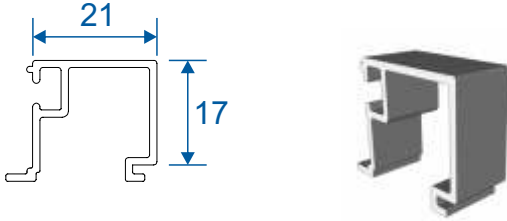

U44056 - 110mm Midrail

U44055 - 68mm Transom/Mullion

U44053 - 57mm Transom/Mullion

U60604 - Floating Mullion

Beads & Adaptors

AW667 - 24mm Square Bead

24mm Chamfered Bead

AW660 - 28mm Square Bead

AW513 - 28mm Chamfered Bead

AW668 - 32mm Square Bead

AW630 - 32mm Chamfered Bead

P-00-210 Rebate Adaptor

P-00-211 Threshold Adaptor

Jamb Sections

Hinge Side Jamb - Open Out

Locking Side Jamb - Open Out

Projection Cills

AW570 - 96mm Cill

AW542 - 150mm Cill

AW544 - 190mm Cill

Jamb Sections

Equal Panel Jamb - Open Out

Head Sections

Head - Open Out