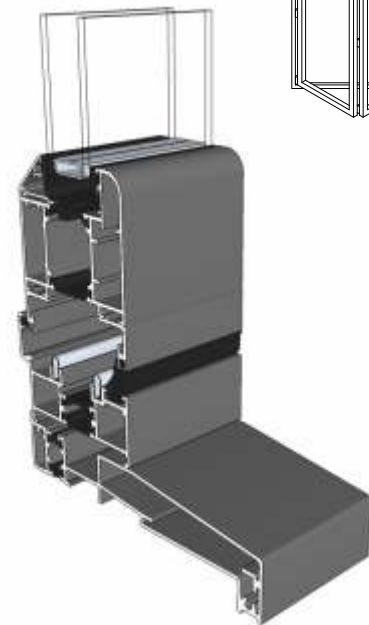

Standard Rebated With 150mm Cill - Open Out

Threshold Sections

34mm Low Threshold - Open Out

34mm Low Threshold With Integrated Ramp - Open Out

Threshold Sections

22mm Room Divider Threshold - Internal Use Only