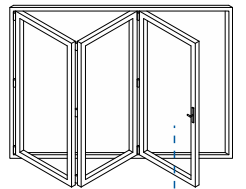

Standard Rebated With 150mm Cill - Open Out

Threshold Sections

34mm Low Threshold - Open Out

34mm Low Threshold With Integrated Ramp - Open Out

Threshold Sections

22mm Room Divider Threshold - Internal Use Only