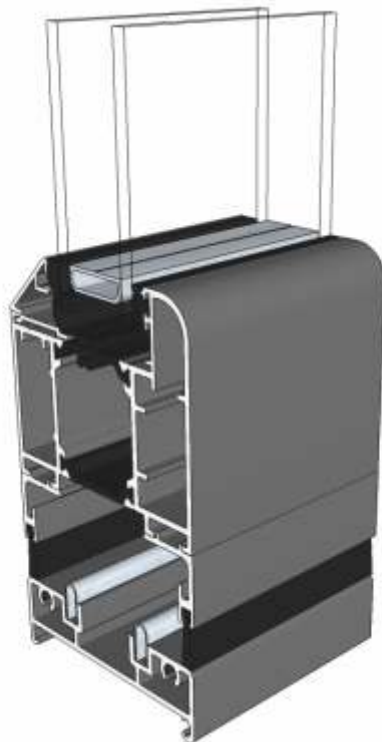

Standard Rebated With 150mm Cill - Open Out

Threshold Sections

34mm Low Threshold - Open Out

34mm Low Threshold With Integrated Ramp - Open Out

Threshold Sections

22mm Room Divider Threshold - Internal Use Only