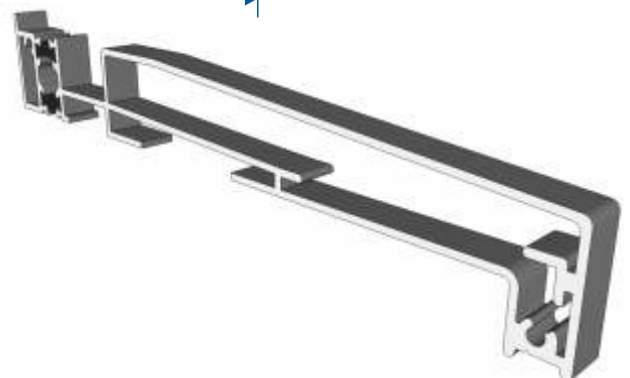

AW513 - 28mm Chamfered Bead

AW668 - 32mm Square Bead

AW630 - 32mm Chamfered Bead

P-00-210 Rebate Adaptor

P-00-211 Threshold Adaptor

Jamb Sections

Hinge Side Jamb - Open Out

Locking Side Jamb - Open Out

Projection Cills

AW570 - 96mm Cill

AW542 - 150mm Cill

AW544 - 190mm Cill

Jamb Sections

Equal Panel Jamb - Open Out

Head Sections

Head - Open Out

Head with 20mm Extension - Open Out

Locking & Wheel Meeting Stiles

Locking Stile - Open Out

Bogie Wheel Stile - Open Out

Uneven Panel Meeting Stiles

▶ Uneven Panel Split Meeting Stile / Double Traffic Door - Open Out