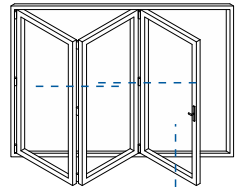

Head with 20mm Extension - Open Out

Locking & Wheel Meeting Stiles

Locking Stile - Open Out

Bogie Wheel Stile - Open Out

Uneven Panel Meeting Stiles

▶ Uneven Panel Split Meeting Stile / Double Traffic Door - Open Out

Odd to Even Meeting Stile

▶ Odd to Even Panel Split / Traffic Door Meeting Stile - Open Out

Even Panel Meeting Stile

▶ Odd to Even Panel Split / Traffic Door Meeting Stile - Open Out

Threshold Sections

Standard Rebated With No Cill - Open Out

Standard Rebated With 150mm Cill - Open Out

Threshold Sections

34mm Low Threshold - Open Out

34mm Low Threshold With Integrated Ramp - Open Out

Threshold Sections

22mm Room Divider Threshold - Internal Use Only