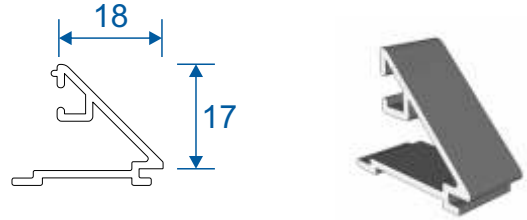

U44056 - 110mm Midrail

U44055 - 68mm Transom/Mullion

U44053 - 57mm Transom/Mullion

U60604 - Floating Mullion

Beads & Adaptors

AW667 - 24mm Square Bead

24mm Chamfered Bead

AW660 - 28mm Square Bead

AW513 - 28mm Chamfered Bead

AW668 - 32mm Square Bead

AW630 - 32mm Chamfered Bead

P-00-210 Rebate Adaptor

P-00-211 Threshold Adaptor

Jamb Sections

Hinge Side Jamb - Open Out

Locking Side Jamb - Open Out

Projection Cills

AW570 - 96mm Cill

AW542 - 150mm Cill

AW544 - 190mm Cill

Jamb Sections

Equal Panel Jamb - Open Out

Head Sections

Head - Open Out