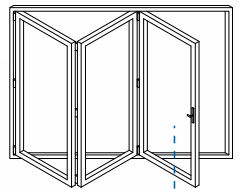

Head with 20mm Extension - Open Out

Locking & Wheel Meeting Stiles

Locking Stile - Open Out

Bogie Wheel Stile - Open Out

Uneven Panel Meeting Stiles

▶ Uneven Panel Split Meeting Stile / Double Traffic Door - Open Out

Odd to Even Meeting Stile

▶ Odd to Even Panel Split / Traffic Door Meeting Stile - Open Out

Even Panel Meeting Stile

▶ Odd to Even Panel Split / Traffic Door Meeting Stile - Open Out

Threshold Sections

Standard Rebated With No Cill - Open Out

Standard Rebated With 150mm Cill - Open Out

Threshold Sections

34mm Low Threshold - Open Out

34mm Low Threshold With Integrated Ramp - Open Out

Threshold Sections

22mm Room Divider Threshold - Internal Use Only