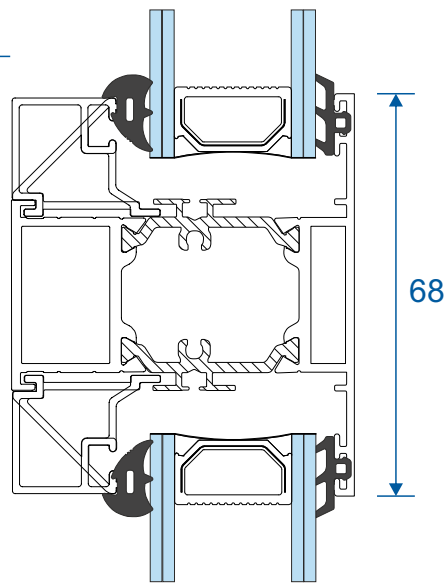

Transoms & Midrail Sections

Midrail Examples for Open Out Doors