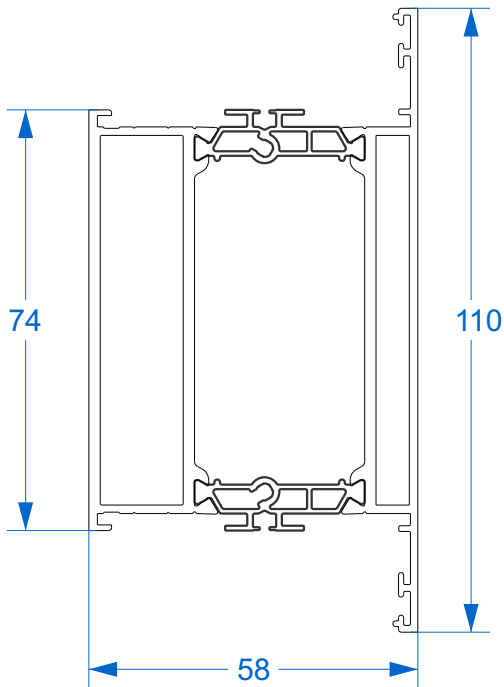

Transoms, Mullions & Midrails

U44056 - 110mm Midrail