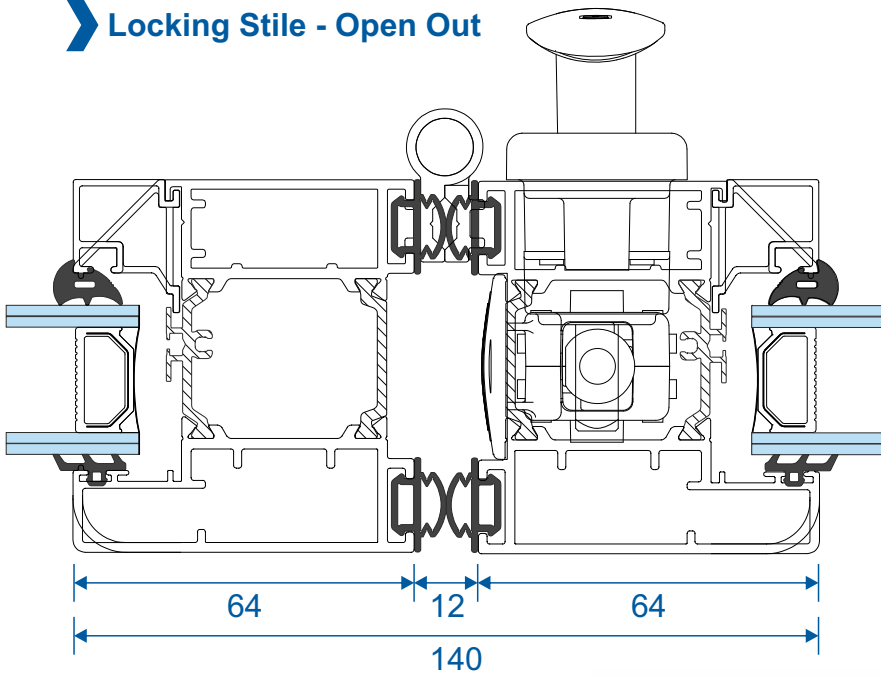

AW513 - 28mm Chamfered Bead

AW668 - 32mm Square Bead

AW630 - 32mm Chamfered Bead

P-00-210 Rebate Adaptor

P-00-211 Threshold Adaptor

Jamb Sections

Hinge Side Jamb - Open Out

Locking Side Jamb - Open Out

Projection Cills

AW570 - 96mm Cill

AW542 - 150mm Cill

AW544 - 190mm Cill

Jamb Sections

Equal Panel Jamb - Open Out

Head Sections

Head - Open Out

Head with 20mm Extension - Open Out

Locking & Wheel Meeting Stiles

Locking Stile - Open Out

Bogie Wheel Stile - Open Out

Uneven Panel Meeting Stiles

▶ Uneven Panel Split Meeting Stile / Double Traffic Door - Open Out