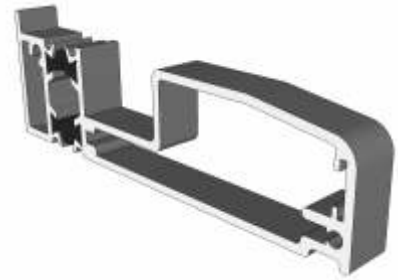

AW513 - 28mm Chamfered Bead

AW668 - 32mm Square Bead

AW630 - 32mm Chamfered Bead

P-00-210 Rebate Adaptor

P-00-211 Threshold Adaptor

Jamb Sections

Hinge Side Jamb - Open Out

Locking Side Jamb - Open Out

Projection Cills

AW570 - 96mm Cill

AW542 - 150mm Cill

AW544 - 190mm Cill

Jamb Sections

Equal Panel Jamb - Open Out

Head Sections

Head - Open Out

Head with 20mm Extension - Open Out

Locking & Wheel Meeting Stiles

Locking Stile - Open Out

Bogie Wheel Stile - Open Out

Uneven Panel Meeting Stiles

▶ Uneven Panel Split Meeting Stile / Double Traffic Door - Open Out