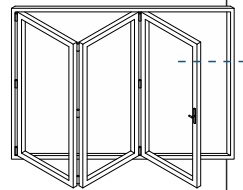

AW513 - 28mm Chamfered Bead

AW668 - 32mm Square Bead

AW630 - 32mm Chamfered Bead

P-00-210 Rebate Adaptor

P-00-211 Threshold Adaptor

Jamb Sections

Hinge Side Jamb - Open Out

Locking Side Jamb - Open Out

Projection Cills

AW570 - 96mm Cill

AW542 - 150mm Cill

AW544 - 190mm Cill

Jamb Sections

Equal Panel Jamb - Open Out

Head Sections

Head - Open Out