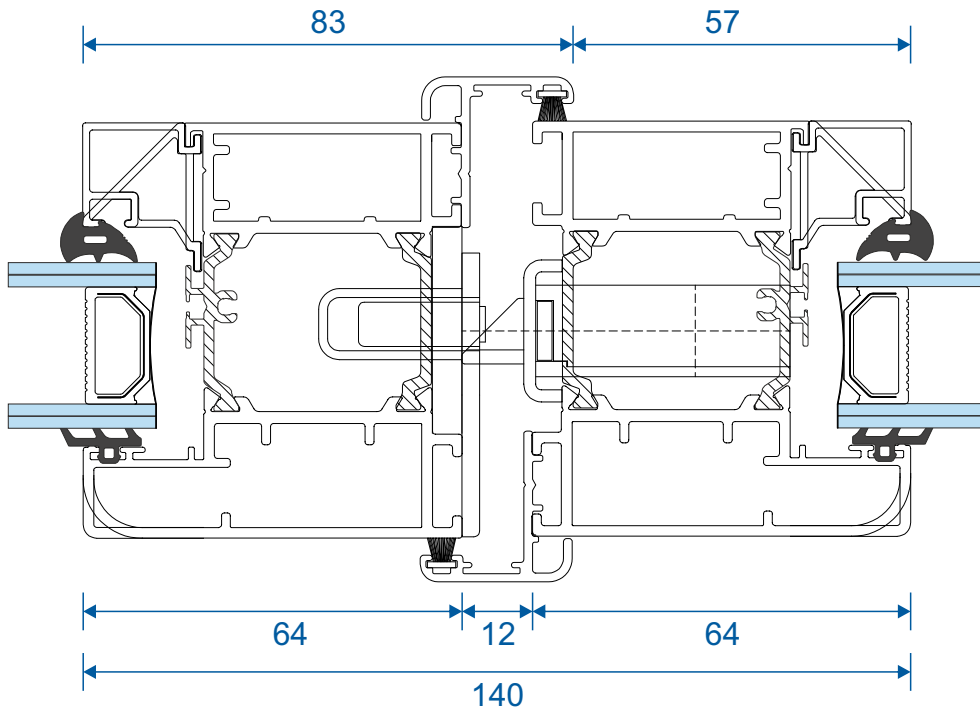

Uneven Panel Meeting Stiles

▶ Uneven Panel Split Meeting Stile / Double Traffic Door - Open Out