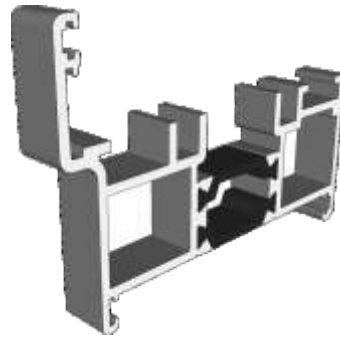

Outer Frame, Threshold & Sashes

U60002 - Outerframe / Standard Rebated Threshold