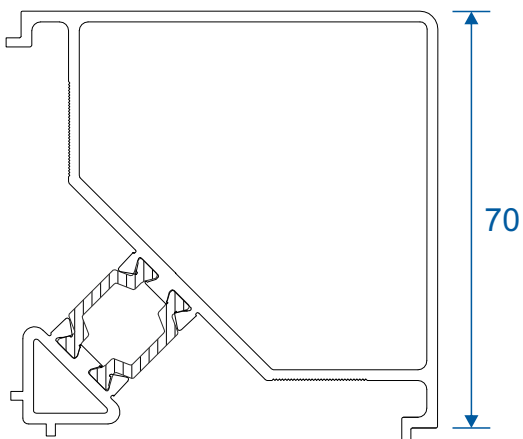

P-06-131 - 22mm Room Divider Threshold (Internal Use Only)

Add Ons, Extensions & Corner Posts

U60631 - Drainage Tray

AW724 - 20mm Extension

AW728 - 40mm Extension

AW720 - 70mm Corner Post

Transoms, Mullions & Midrails

AW513 - 28mm Chamfered Bead

AW668 - 32mm Square Bead

AW630 - 32mm Chamfered Bead

P-00-210 Rebate Adaptor

P-00-211 Threshold Adaptor

Jamb Sections

Hinge Side Jamb - Open Out

Locking Side Jamb - Open Out