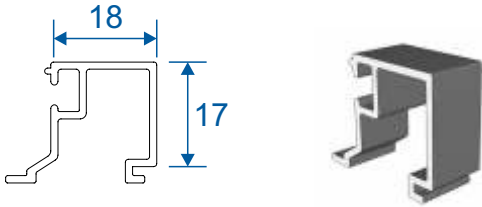

U44056 - 110mm Midrail

U44055 - 68mm Transom/Mullion

U44053 - 57mm Transom/Mullion

U60604 - Floating Mullion

Beads & Adaptors

AW667 - 24mm Square Bead

24mm Chamfered Bead

AW660 - 28mm Square Bead

AW513 - 28mm Chamfered Bead

AW668 - 32mm Square Bead

AW630 - 32mm Chamfered Bead

P-00-210 Rebate Adaptor

P-00-211 Threshold Adaptor

Jamb Sections

Hinge Side Jamb - Open Out

Locking Side Jamb - Open Out

Projection Cills

AW570 - 96mm Cill

AW542 - 150mm Cill

AW544 - 190mm Cill

Jamb Sections

Equal Panel Jamb - Open Out

Head Sections

Head - Open Out