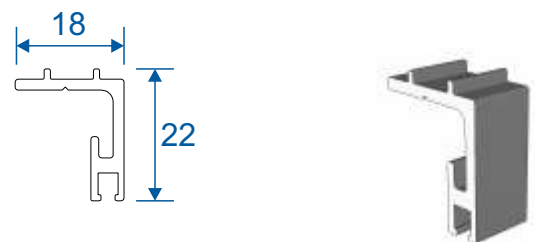

AW513 - 28mm Chamfered Bead

AW668 - 32mm Square Bead

AW630 - 32mm Chamfered Bead

P-00-210 Rebate Adaptor

P-00-211 Threshold Adaptor

Jamb Sections

Hinge Side Jamb - Open Out

Locking Side Jamb - Open Out

Projection Cills

AW570 - 96mm Cill

AW542 - 150mm Cill

AW544 - 190mm Cill

Jamb Sections

Equal Panel Jamb - Open Out

Head Sections

Head - Open Out

Head with 20mm Extension - Open Out

Locking & Wheel Meeting Stiles

Locking Stile - Open Out

Bogie Wheel Stile - Open Out

Uneven Panel Meeting Stiles

▶ Uneven Panel Split Meeting Stile / Double Traffic Door - Open Out