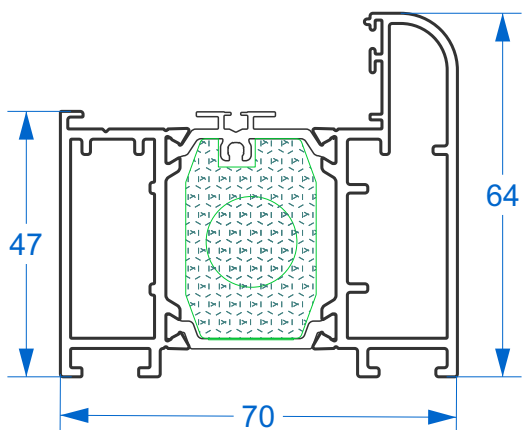

Sections

Hinge & Locking Jamb	9
Equal Panel Jamb	10
Head With & Without Extension	11
Meeting Stile - Locking & Wheel Versions	12
Meeting Stile - Double Traffic Door	13
Meeting Stile - Odd to Even Split	14
Meeting Stile - Double Even Split	15
Threshold With & Without A Cill	16
34mm Low Thresholds - With & Without Ramp	17
Room Divider Threshold - Internal Use Only	18
Midrails & Transoms	19
Fixed Corner Post Configurations	20

Outer Frame, Threshold & Sashes

U60002 - Outerframe / Standard Rebated Threshold

U60104 - Square Sash Profile

U60105 - Radius Sash Profile

Low Thresholds

U60404 - 34mm Low Threshold

U60405 - 34mm Low Ramped Threshold

P-06-131 - 22mm Room Divider Threshold (Internal Use Only)

Add Ons, Extensions & Corner Posts

U60631 - Drainage Tray

AW724 - 20mm Extension

AW728 - 40mm Extension

AW720 - 70mm Corner Post

Transoms, Mullions & Midrails

AW513 - 28mm Chamfered Bead

AW668 - 32mm Square Bead

AW630 - 32mm Chamfered Bead

P-00-210 Rebate Adaptor

P-00-211 Threshold Adaptor

Jamb Sections

Hinge Side Jamb - Open Out

Locking Side Jamb - Open Out