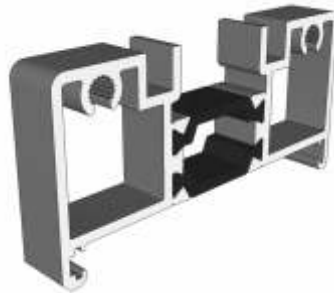

Premium HI Bifold

Section Identification

DURATION
WINDOWS

Contents

Profiles

Outer Frame, Threshold & Sashes	3
Low Thresholds	4
Add Ons, Extensions & Corner Post	5
Mullion, Transom & Midrails	6
Beads & Adapters	7
Cills	8

Sections

Hinge & Locking Jamb	9
Equal Panel Jamb	10
Head With & Without Extension	11
Meeting Stile - Locking & Wheel Versions	12
Meeting Stile - Double Traffic Door	13
Meeting Stile - Odd to Even Split	14
Meeting Stile - Double Even Split	15
Threshold With & Without A Cill	16
34mm Low Thresholds - With & Without Ramp	17
Room Divider Threshold - Internal Use Only	18
Midrails & Transoms	19
Fixed Corner Post Configurations	20

Outer Frame, Threshold & Sashes

U60002 - Outerframe / Standard Rebated Threshold

U60104 - Square Sash Profile

U60105 - Radius Sash Profile

Low Thresholds

U60404 - 34mm Low Threshold

U60405 - 34mm Low Ramped Threshold

AW513 - 28mm Chamfered Bead

AW668 - 32mm Square Bead

AW630 - 32mm Chamfered Bead

P-00-210 Rebate Adaptor

P-00-211 Threshold Adaptor

Jamb Sections

Hinge Side Jamb - Open Out

Locking Side Jamb - Open Out