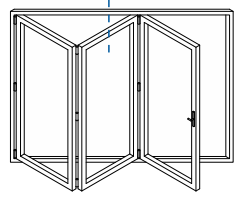

AW513 - 28mm Chamfered Bead

AW668 - 32mm Square Bead

AW630 - 32mm Chamfered Bead

P-00-210 Rebate Adaptor

P-00-211 Threshold Adaptor

Jamb Sections

Hinge Side Jamb - Open Out

Locking Side Jamb - Open Out

Projection Cills

AW570 - 96mm Cill

AW542 - 150mm Cill

AW544 - 190mm Cill

Jamb Sections

Equal Panel Jamb - Open Out

Head Sections

Head - Open Out

Head with 20mm Extension - Open Out

Locking & Wheel Meeting Stiles

Locking Stile - Open Out

Bogie Wheel Stile - Open Out

Uneven Panel Meeting Stiles

▶ Uneven Panel Split Meeting Stile / Double Traffic Door - Open Out