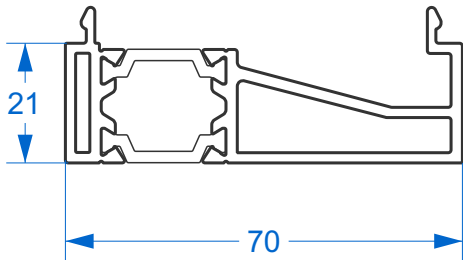

Add Ons, Extensions & Corner Posts

U60631 - Drainage Tray