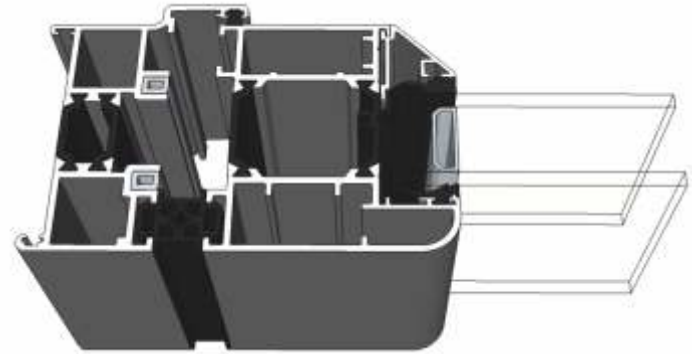

AW513 - 28mm Chamfered Bead

AW668 - 32mm Square Bead

AW630 - 32mm Chamfered Bead

P-00-210 Rebate Adaptor

P-00-211 Threshold Adaptor

Jamb Sections

Hinge Side Jamb - Open Out

Locking Side Jamb - Open Out

Projection Cills

AW570 - 96mm Cill

AW542 - 150mm Cill

AW544 - 190mm Cill

Jamb Sections

Equal Panel Jamb - Open Out

Head Sections

Head - Open Out