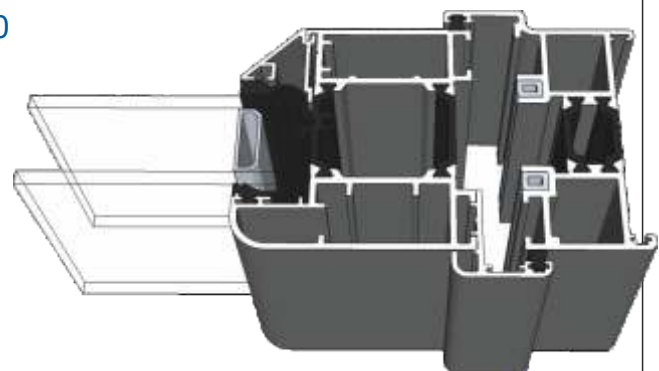

AW513 - 28mm Chamfered Bead

AW668 - 32mm Square Bead

AW630 - 32mm Chamfered Bead

P-00-210 Rebate Adaptor

P-00-211 Threshold Adaptor

Jamb Sections

Hinge Side Jamb - Open Out

Locking Side Jamb - Open Out

Projection Cills

AW570 - 96mm Cill

AW542 - 150mm Cill

AW544 - 190mm Cill

Jamb Sections

Equal Panel Jamb - Open Out

Head Sections

Head - Open Out