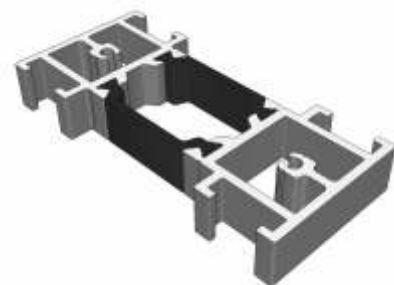

U44056 - 110mm Midrail

U44055 - 68mm Transom/Mullion

U44053 - 57mm Transom/Mullion

U60604 - Floating Mullion

Beads & Adaptors

AW667 - 24mm Square Bead

24mm Chamfered Bead

AW660 - 28mm Square Bead

AW513 - 28mm Chamfered Bead

AW668 - 32mm Square Bead

AW630 - 32mm Chamfered Bead

P-00-210 Rebate Adaptor

P-00-211 Threshold Adaptor

Jamb Sections

Hinge Side Jamb - Open Out

Locking Side Jamb - Open Out

Projection Cills

AW570 - 96mm Cill

AW542 - 150mm Cill

AW544 - 190mm Cill

Jamb Sections

Equal Panel Jamb - Open Out

Head Sections

Head - Open Out