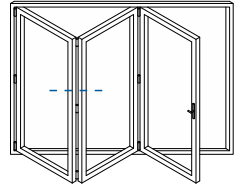

Projection Cills

AW570 - 96mm Cill

AW542 - 150mm Cill

AW544 - 190mm Cill

Jamb Sections

Equal Panel Jamb - Open Out

Head Sections

Head - Open Out

Head with 20mm Extension - Open Out

Locking & Wheel Meeting Stiles

Locking Stile - Open Out

Bogie Wheel Stile - Open Out

Uneven Panel Meeting Stiles

▶ Uneven Panel Split Meeting Stile / Double Traffic Door - Open Out