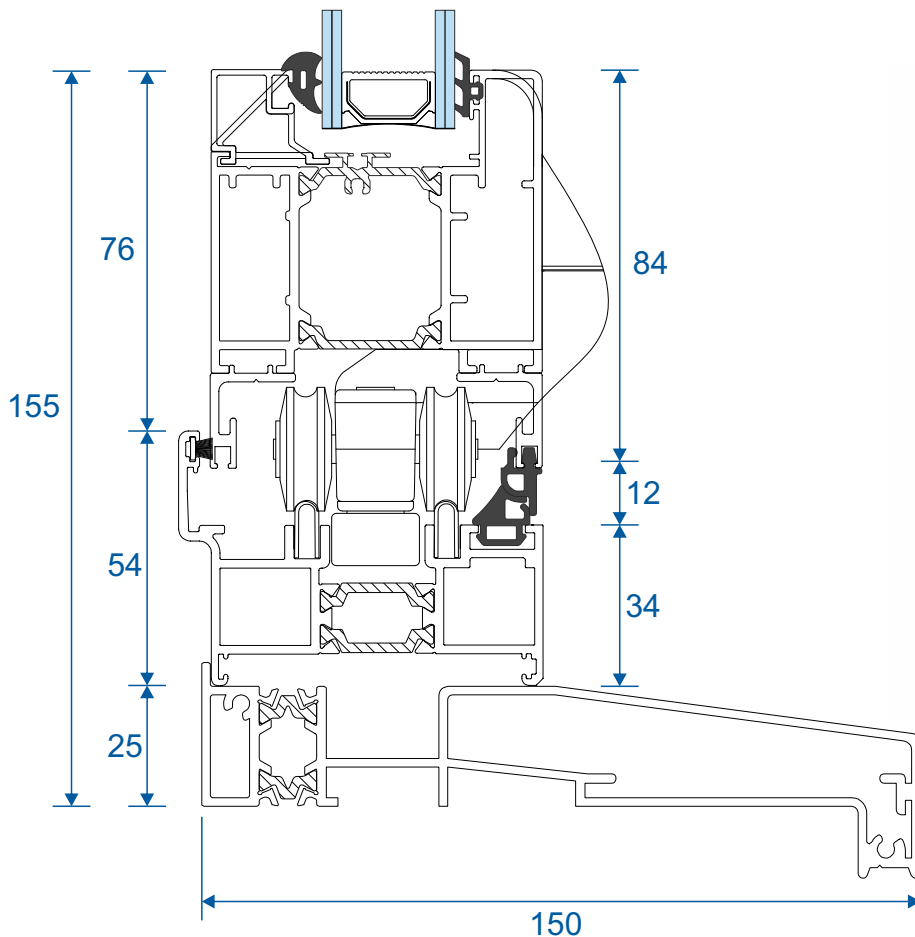

Projection Cills

AW570 - 96mm Cill

AW542 - 150mm Cill

AW544 - 190mm Cill

Jamb Sections

Equal Panel Jamb - Open Out

Head Sections

Head - Open Out

Standard Rebated With 150mm Cill - Open Out

Threshold Sections

34mm Low Threshold - Open Out

34mm Low Threshold With Integrated Ramp - Open Out

Threshold Sections

22mm Room Divider Threshold - Internal Use Only