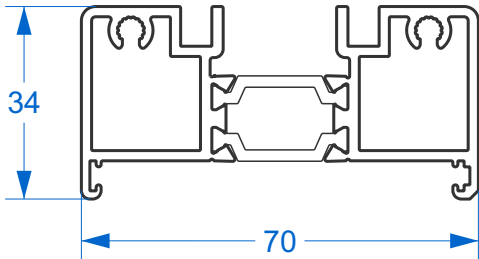

Outer Frame, Threshold & Sashes

U60002 - Outerframe / Standard Rebated Threshold

U60104 - Square Sash Profile

U60105 - Radius Sash Profile

Low Thresholds

U60404 - 34mm Low Threshold

U60405 - 34mm Low Ramped Threshold