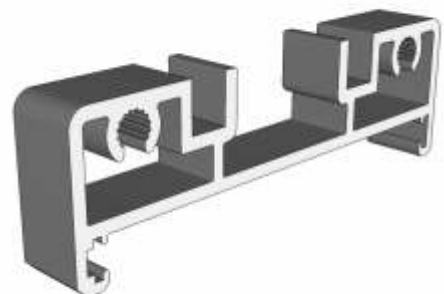

Low Thresholds

U60404 - 34mm Low Threshold

U60405 - 34mm Low Ramped Threshold

P-06-131 - 22mm Room Divider Threshold (Internal Use Only)