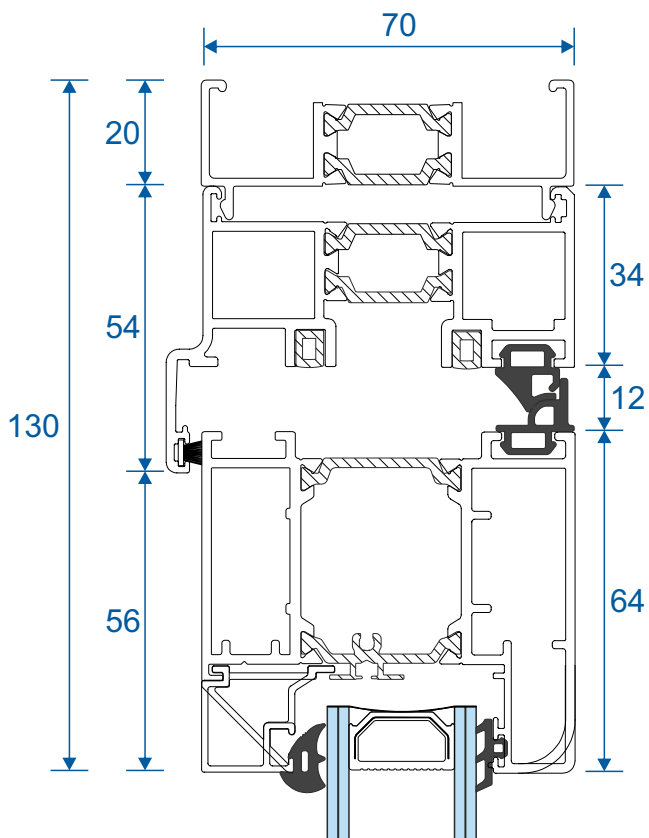

Head with 20mm Extension - Open Out