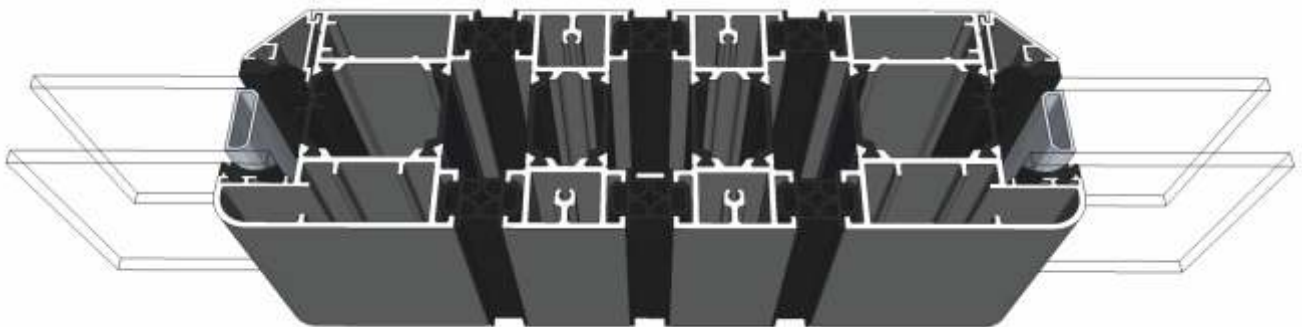

Even Panel Meeting Stile

▶ Odd to Even Panel Split / Traffic Door Meeting Stile - Open Out