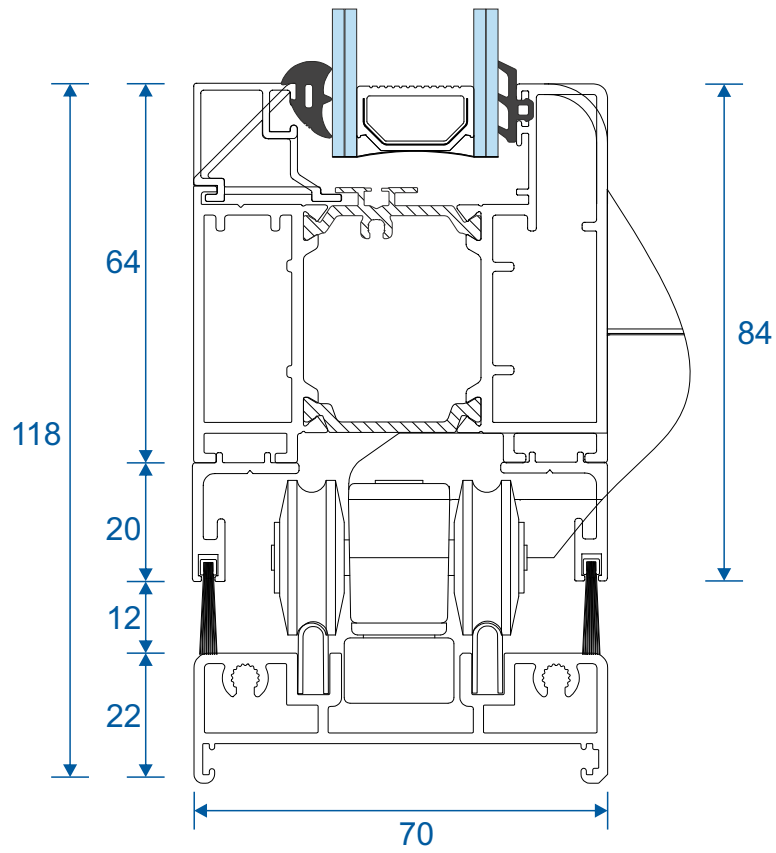

Projection Cills

AW570 - 96mm Cill

AW542 - 150mm Cill

AW544 - 190mm Cill

Jamb Sections

Equal Panel Jamb - Open Out

Head Sections

Head - Open Out

Standard Rebated With 150mm Cill - Open Out

Threshold Sections

34mm Low Threshold - Open Out

34mm Low Threshold With Integrated Ramp - Open Out

Threshold Sections

22mm Room Divider Threshold - Internal Use Only