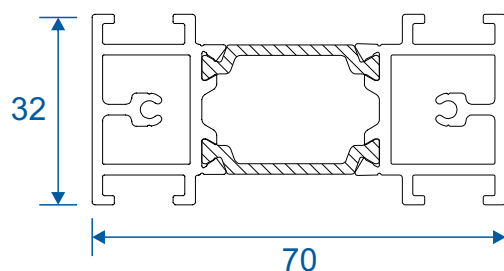

U44056 - 110mm Midrail

U44055 - 68mm Transom/Mullion

U44053 - 57mm Transom/Mullion

U60604 - Floating Mullion

Beads & Adaptors

AW667 - 24mm Square Bead

24mm Chamfered Bead

AW660 - 28mm Square Bead

AW513 - 28mm Chamfered Bead

AW668 - 32mm Square Bead

AW630 - 32mm Chamfered Bead

P-00-210 Rebate Adaptor

P-00-211 Threshold Adaptor

Jamb Sections

Hinge Side Jamb - Open Out

Locking Side Jamb - Open Out

Projection Cills

AW570 - 96mm Cill

AW542 - 150mm Cill

AW544 - 190mm Cill

Jamb Sections

Equal Panel Jamb - Open Out

Head Sections

Head - Open Out