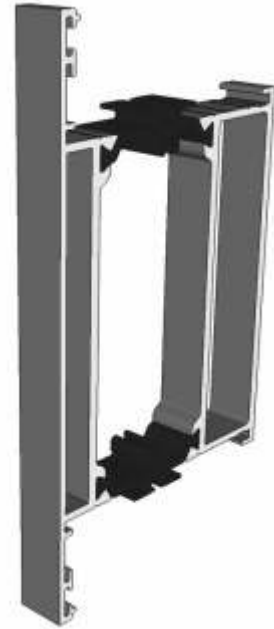

Premium HI Bifold

Section Identification

DURATION
WINDOWS

Contents

Profiles

Outer Frame, Threshold & Sashes	3
Low Thresholds	4
Add Ons, Extensions & Corner Post	5
Mullion, Transom & Midrails	6
Beads & Adapters	7
Cills	8

P-06-131 - 22mm Room Divider Threshold (Internal Use Only)

Add Ons, Extensions & Corner Posts

U60631 - Drainage Tray

AW724 - 20mm Extension

AW728 - 40mm Extension

AW720 - 70mm Corner Post

Transoms, Mullions & Midrails

U44056 - 110mm Midrail

U44055 - 68mm Transom/Mullion

U44053 - 57mm Transom/Mullion

U60604 - Floating Mullion

Beads & Adaptors

AW667 - 24mm Square Bead

24mm Chamfered Bead

AW660 - 28mm Square Bead

AW513 - 28mm Chamfered Bead

AW668 - 32mm Square Bead

AW630 - 32mm Chamfered Bead

P-00-210 Rebate Adaptor

P-00-211 Threshold Adaptor

Jamb Sections

Hinge Side Jamb - Open Out

Locking Side Jamb - Open Out