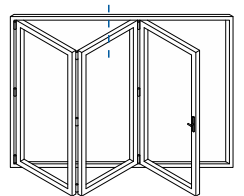

Projection Cills

AW570 - 96mm Cill

AW542 - 150mm Cill

AW544 - 190mm Cill

Jamb Sections

Equal Panel Jamb - Open Out

Head Sections

Head - Open Out

Head with 20mm Extension - Open Out

Locking & Wheel Meeting Stiles

Locking Stile - Open Out

Bogie Wheel Stile - Open Out

Uneven Panel Meeting Stiles

▶ Uneven Panel Split Meeting Stile / Double Traffic Door - Open Out