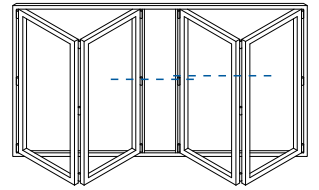

Projection Cills

AW570 - 96mm Cill

AW542 - 150mm Cill

AW544 - 190mm Cill

Jamb Sections

Equal Panel Jamb - Open Out

Head Sections

Head - Open Out

Head with 20mm Extension - Open Out

Locking & Wheel Meeting Stiles

Locking Stile - Open Out

Bogie Wheel Stile - Open Out

Uneven Panel Meeting Stiles

▶ Uneven Panel Split Meeting Stile / Double Traffic Door - Open Out

Odd to Even Meeting Stile

▶ Odd to Even Panel Split / Traffic Door Meeting Stile - Open Out

Even Panel Meeting Stile

▶ Odd to Even Panel Split / Traffic Door Meeting Stile - Open Out

Threshold Sections

Standard Rebated With No Cill - Open Out