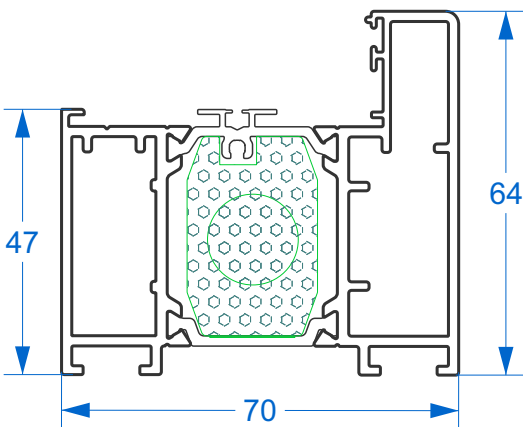

Premium HI Bifold

Section Identification

DURATION
WINDOWS

Contents

Profiles

Outer Frame, Threshold & Sashes	3
Low Thresholds	4
Add Ons, Extensions & Corner Post	5
Mullion, Transom & Midrails	6
Beads & Adapters	7
Cills	8

Sections

Hinge & Locking Jamb	9
Equal Panel Jamb	10
Head With & Without Extension	11
Meeting Stile - Locking & Wheel Versions	12
Meeting Stile - Double Traffic Door	13
Meeting Stile - Odd to Even Split	14
Meeting Stile - Double Even Split	15
Threshold With & Without A Cill	16
34mm Low Thresholds - With & Without Ramp	17
Room Divider Threshold - Internal Use Only	18
Midrails & Transoms	19
Fixed Corner Post Configurations	20

Outer Frame, Threshold & Sashes

U60002 - Outerframe / Standard Rebated Threshold

U60104 - Square Sash Profile

U60105 - Radius Sash Profile

Low Thresholds

U60404 - 34mm Low Threshold

U60405 - 34mm Low Ramped Threshold