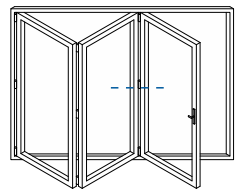

Projection Cills

AW570 - 96mm Cill

AW542 - 150mm Cill

AW544 - 190mm Cill

Jamb Sections

Equal Panel Jamb - Open Out

Head Sections

Head - Open Out

Head with 20mm Extension - Open Out

Locking & Wheel Meeting Stiles

Locking Stile - Open Out

Bogie Wheel Stile - Open Out

Uneven Panel Meeting Stiles

▶ Uneven Panel Split Meeting Stile / Double Traffic Door - Open Out

Odd to Even Meeting Stile

▶ Odd to Even Panel Split / Traffic Door Meeting Stile - Open Out

Even Panel Meeting Stile

▶ Odd to Even Panel Split / Traffic Door Meeting Stile - Open Out

Threshold Sections

Standard Rebated With No Cill - Open Out