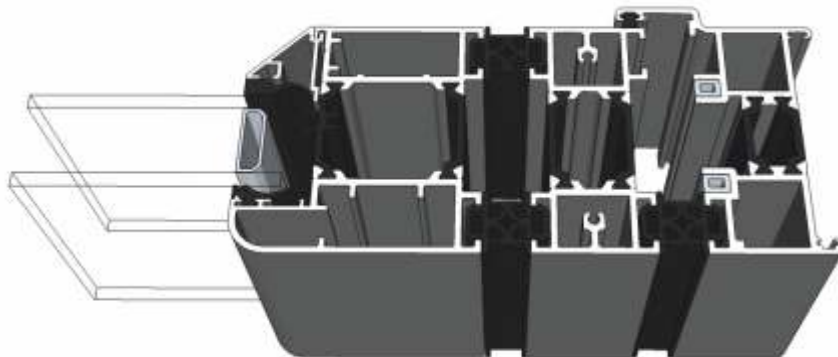

Projection Cills

AW570 - 96mm Cill

AW542 - 150mm Cill

AW544 - 190mm Cill

Jamb Sections

Equal Panel Jamb - Open Out

Head Sections

Head - Open Out

Head with 20mm Extension - Open Out

Locking & Wheel Meeting Stiles

Locking Stile - Open Out

Bogie Wheel Stile - Open Out

Uneven Panel Meeting Stiles

▶ Uneven Panel Split Meeting Stile / Double Traffic Door - Open Out