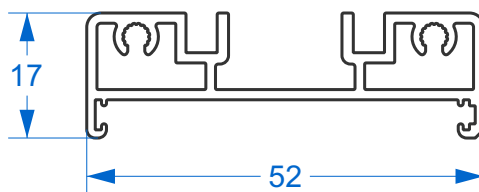

Low Thresholds

U60404 - 34mm Low Threshold

U60405 - 34mm Low Ramped Threshold

P-06-131 - 22mm Room Divider Threshold (Internal Use Only)