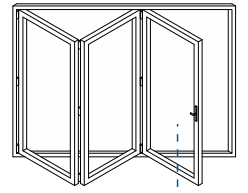

Standard Rebated With 150mm Cill - Open Out

Threshold Sections

34mm Low Threshold - Open Out

34mm Low Threshold With Integrated Ramp - Open Out

Threshold Sections

22mm Room Divider Threshold - Internal Use Only