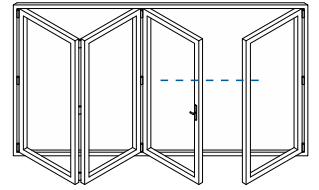

Projection Cills

AW570 - 96mm Cill

AW542 - 150mm Cill

AW544 - 190mm Cill

Jamb Sections

Equal Panel Jamb - Open Out

Head Sections

Head - Open Out

Head with 20mm Extension - Open Out

Locking & Wheel Meeting Stiles

Locking Stile - Open Out

Bogie Wheel Stile - Open Out

Uneven Panel Meeting Stiles

▶ Uneven Panel Split Meeting Stile / Double Traffic Door - Open Out

Odd to Even Meeting Stile

▶ Odd to Even Panel Split / Traffic Door Meeting Stile - Open Out

Even Panel Meeting Stile

▶ Odd to Even Panel Split / Traffic Door Meeting Stile - Open Out

Threshold Sections

Standard Rebated With No Cill - Open Out