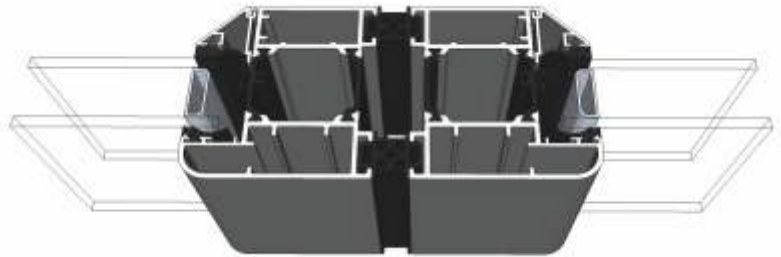

Locking & Wheel Meeting Stiles

Locking Stile - Open Out