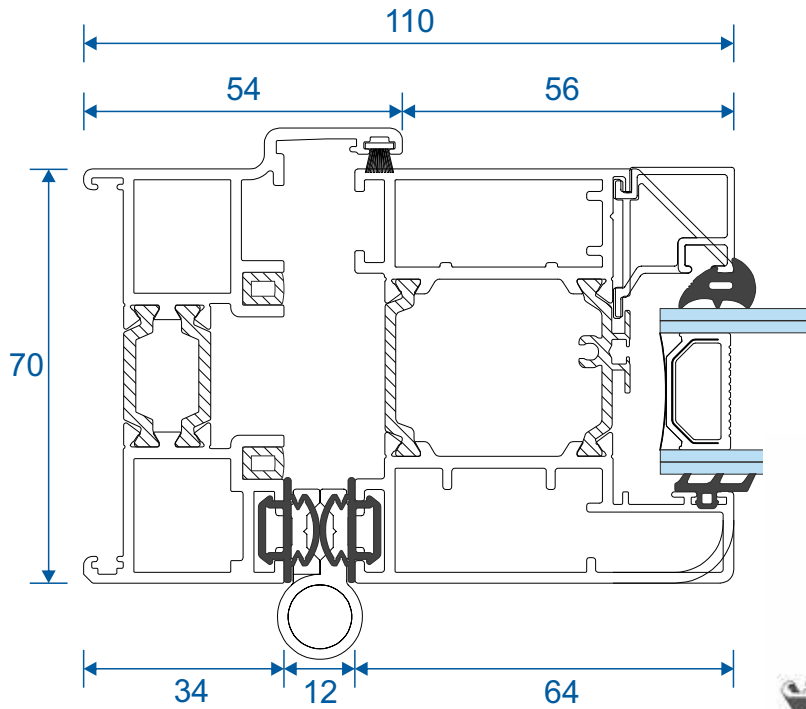

AW513 - 28mm Chamfered Bead

AW668 - 32mm Square Bead

AW630 - 32mm Chamfered Bead

P-00-210 Rebate Adaptor

P-00-211 Threshold Adaptor

Jamb Sections

Hinge Side Jamb - Open Out

Locking Side Jamb - Open Out

Projection Cills

AW570 - 96mm Cill

AW542 - 150mm Cill

AW544 - 190mm Cill

Jamb Sections

Equal Panel Jamb - Open Out

Head Sections

Head - Open Out