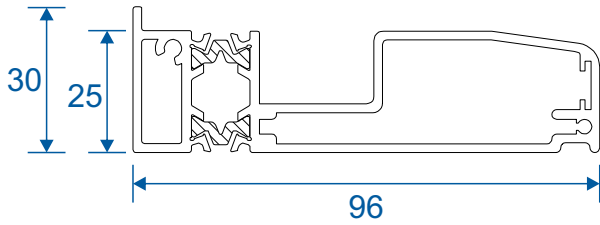

AW513 - 28mm Chamfered Bead

AW668 - 32mm Square Bead

AW630 - 32mm Chamfered Bead

P-00-210 Rebate Adaptor

P-00-211 Threshold Adaptor

Jamb Sections

Hinge Side Jamb - Open Out

Locking Side Jamb - Open Out

Projection Cills

AW570 - 96mm Cill

AW542 - 150mm Cill

AW544 - 190mm Cill

Jamb Sections

Equal Panel Jamb - Open Out

Head Sections

Head - Open Out