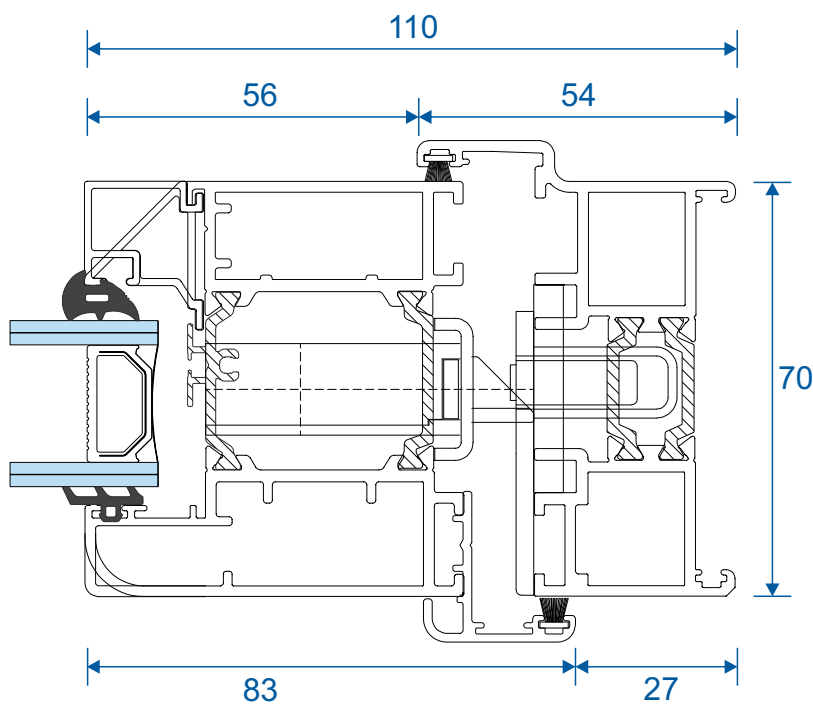

AW513 - 28mm Chamfered Bead

AW668 - 32mm Square Bead

AW630 - 32mm Chamfered Bead

P-00-210 Rebate Adaptor

P-00-211 Threshold Adaptor

Jamb Sections

Hinge Side Jamb - Open Out

Locking Side Jamb - Open Out

Projection Cills

AW570 - 96mm Cill

AW542 - 150mm Cill

AW544 - 190mm Cill

Jamb Sections

Equal Panel Jamb - Open Out

Head Sections

Head - Open Out