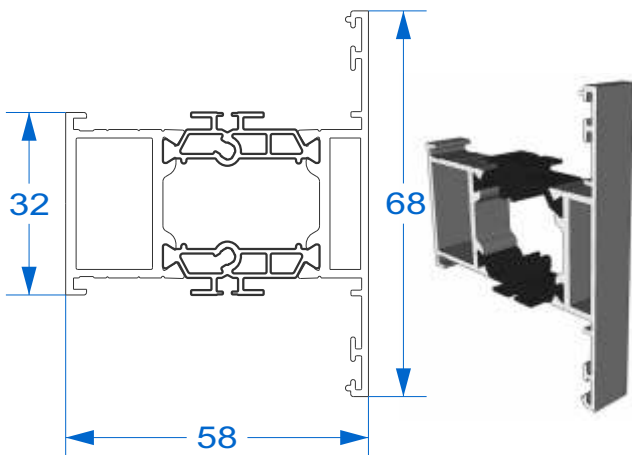

U44055 - 68mm Transom/Mullion