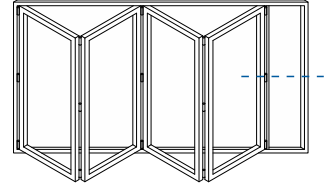

Projection Cills

AW570 - 96mm Cill

AW542 - 150mm Cill

AW544 - 190mm Cill

Jamb Sections

Equal Panel Jamb - Open Out

Head Sections

Head - Open Out

Head with 20mm Extension - Open Out

Locking & Wheel Meeting Stiles

Locking Stile - Open Out

Bogie Wheel Stile - Open Out

Uneven Panel Meeting Stiles

▶ Uneven Panel Split Meeting Stile / Double Traffic Door - Open Out