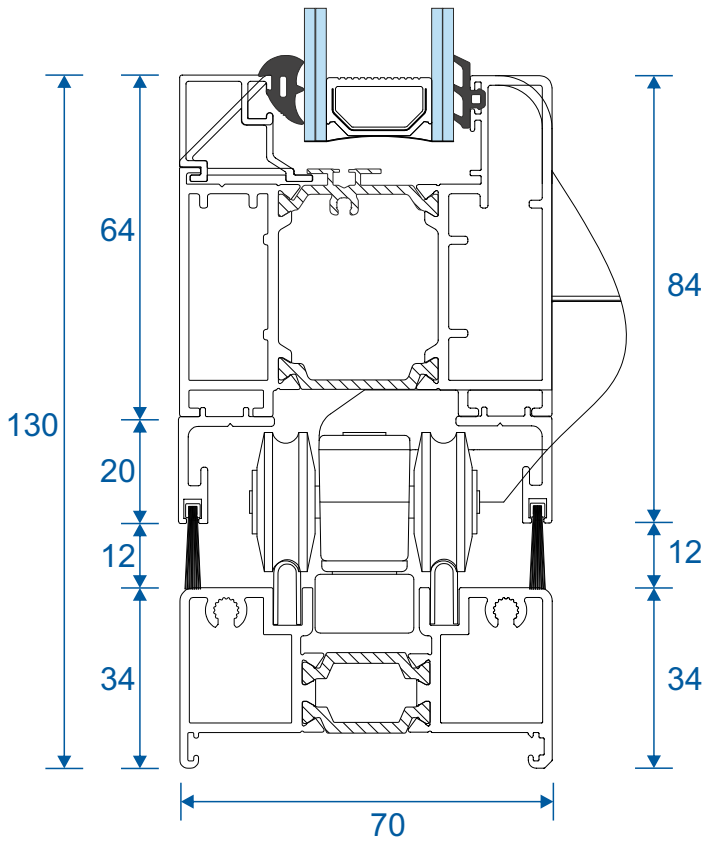

Projection Cills

AW570 - 96mm Cill

AW542 - 150mm Cill

AW544 - 190mm Cill

Jamb Sections

Equal Panel Jamb - Open Out

Head Sections

Head - Open Out

Standard Rebated With 150mm Cill - Open Out

Threshold Sections

34mm Low Threshold - Open Out

34mm Low Threshold With Integrated Ramp - Open Out

Threshold Sections

22mm Room Divider Threshold - Internal Use Only