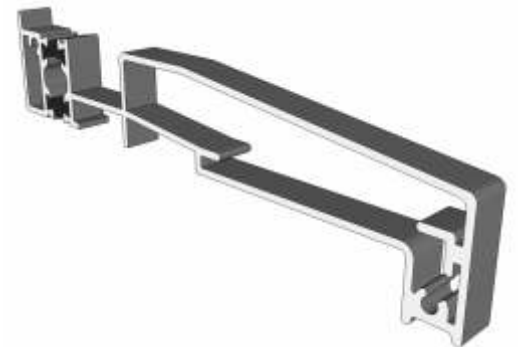

U44056 - 110mm Midrail

U44055 - 68mm Transom/Mullion

U44053 - 57mm Transom/Mullion

U60604 - Floating Mullion

Beads & Adaptors

AW667 - 24mm Square Bead

24mm Chamfered Bead

AW660 - 28mm Square Bead

AW513 - 28mm Chamfered Bead

AW668 - 32mm Square Bead

AW630 - 32mm Chamfered Bead

P-00-210 Rebate Adaptor

P-00-211 Threshold Adaptor

Jamb Sections

Hinge Side Jamb - Open Out

Locking Side Jamb - Open Out

Projection Cills

AW570 - 96mm Cill

AW542 - 150mm Cill

AW544 - 190mm Cill

Jamb Sections

Equal Panel Jamb - Open Out

Head Sections

Head - Open Out

Head with 20mm Extension - Open Out

Locking & Wheel Meeting Stiles

Locking Stile - Open Out

Bogie Wheel Stile - Open Out

Uneven Panel Meeting Stiles

▶ Uneven Panel Split Meeting Stile / Double Traffic Door - Open Out