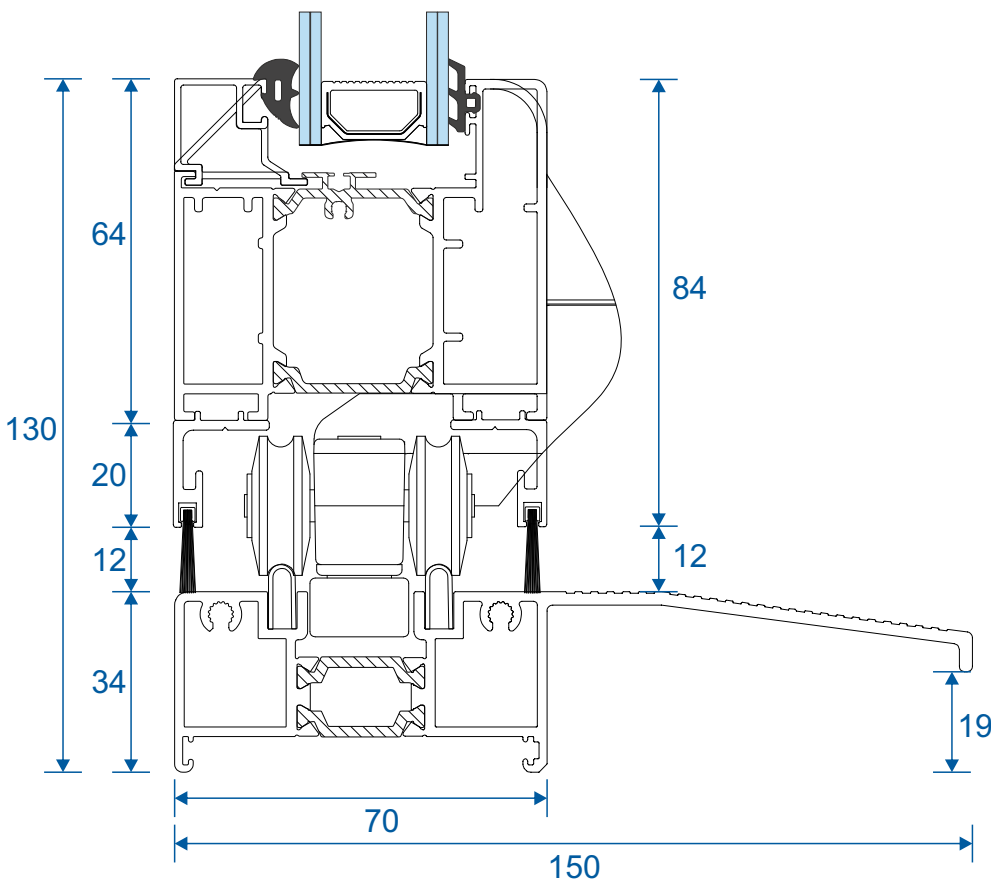

Projection Cills

AW570 - 96mm Cill

AW542 - 150mm Cill

AW544 - 190mm Cill

Jamb Sections

Equal Panel Jamb - Open Out

Head Sections

Head - Open Out

Standard Rebated With 150mm Cill - Open Out

Threshold Sections

34mm Low Threshold - Open Out

34mm Low Threshold With Integrated Ramp - Open Out

Threshold Sections

22mm Room Divider Threshold - Internal Use Only