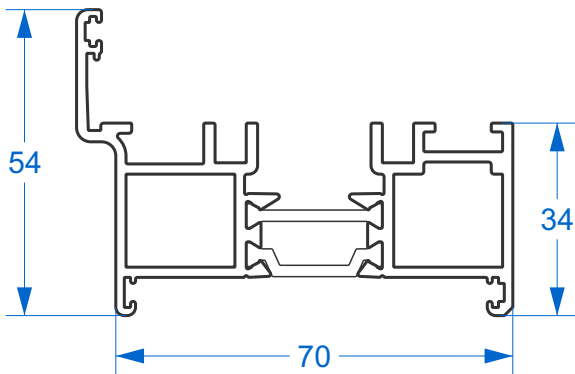

Outer Frame, Threshold & Sashes

U60002 - Outerframe / Standard Rebated Threshold