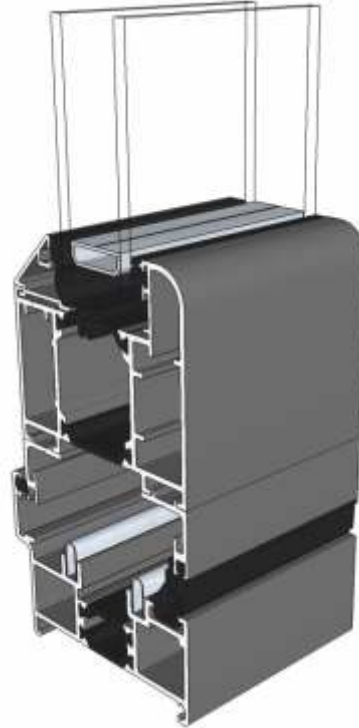

Standard Rebated With 150mm Cill - Open Out

Threshold Sections

34mm Low Threshold - Open Out

34mm Low Threshold With Integrated Ramp - Open Out

Threshold Sections

22mm Room Divider Threshold - Internal Use Only