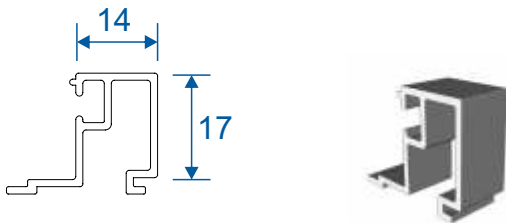

AW513 - 28mm Chamfered Bead

AW668 - 32mm Square Bead

AW630 - 32mm Chamfered Bead

P-00-210 Rebate Adaptor

P-00-211 Threshold Adaptor

Jamb Sections

Hinge Side Jamb - Open Out

Locking Side Jamb - Open Out