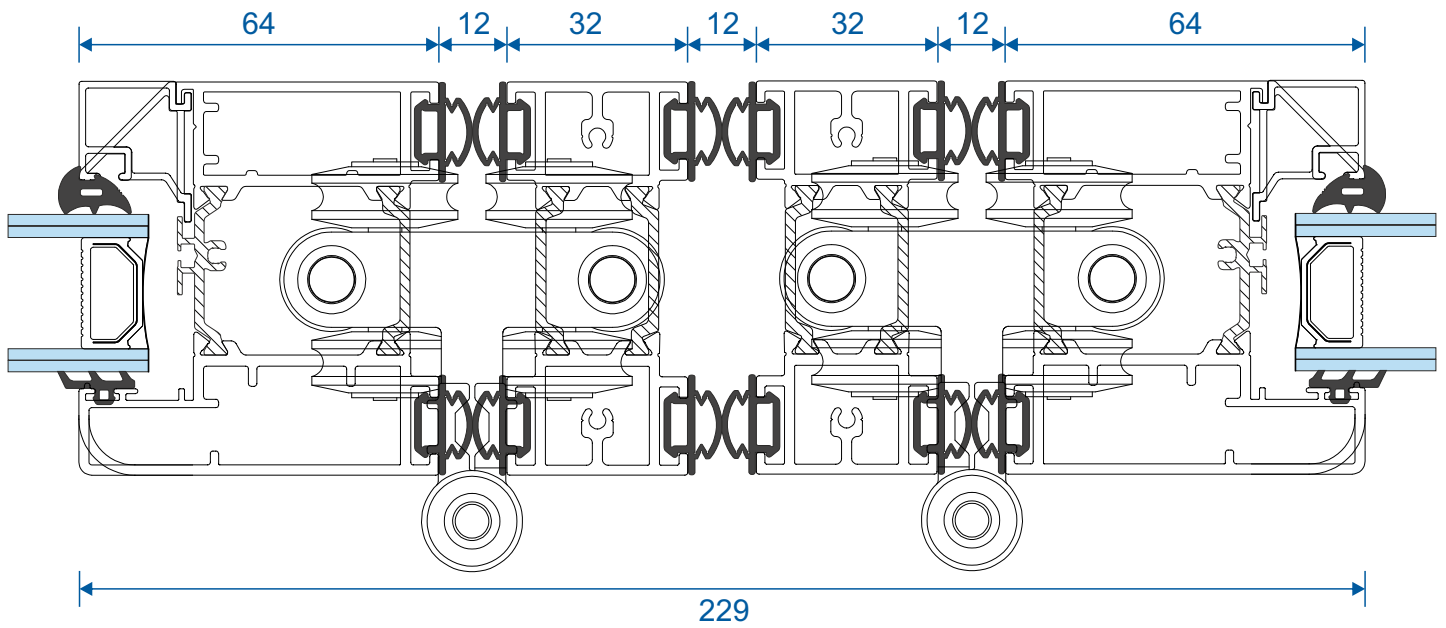

Even Panel Meeting Stile

▶ Odd to Even Panel Split / Traffic Door Meeting Stile - Open Out