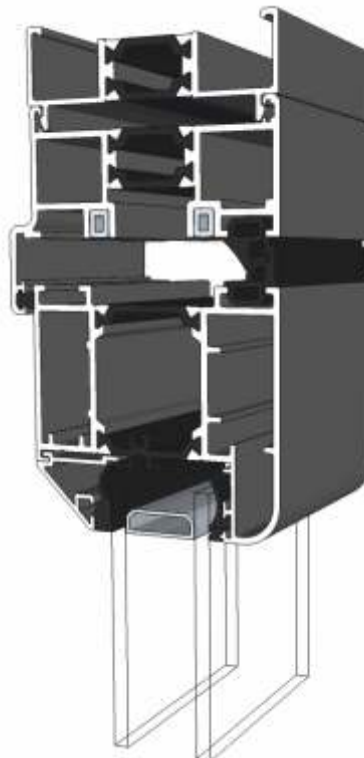

AW513 - 28mm Chamfered Bead

AW668 - 32mm Square Bead

AW630 - 32mm Chamfered Bead

P-00-210 Rebate Adaptor

P-00-211 Threshold Adaptor

Jamb Sections

Hinge Side Jamb - Open Out

Locking Side Jamb - Open Out

Projection Cills

AW570 - 96mm Cill

AW542 - 150mm Cill

AW544 - 190mm Cill

Jamb Sections

Equal Panel Jamb - Open Out

Head Sections

Head - Open Out

Head with 20mm Extension - Open Out

Locking & Wheel Meeting Stiles

Locking Stile - Open Out

Bogie Wheel Stile - Open Out

Uneven Panel Meeting Stiles

▶ Uneven Panel Split Meeting Stile / Double Traffic Door - Open Out

Standard Rebated With 150mm Cill - Open Out

Threshold Sections

34mm Low Threshold - Open Out

34mm Low Threshold With Integrated Ramp - Open Out

Threshold Sections

22mm Room Divider Threshold - Internal Use Only