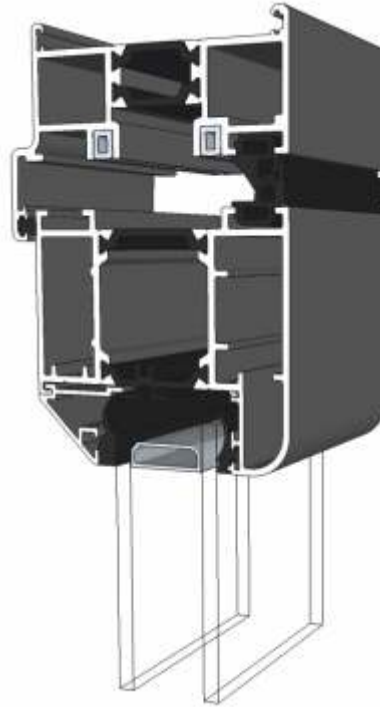

Projection Cills

AW570 - 96mm Cill

AW542 - 150mm Cill

AW544 - 190mm Cill

Jamb Sections

Equal Panel Jamb - Open Out

Head Sections

Head - Open Out

Head with 20mm Extension - Open Out

Locking & Wheel Meeting Stiles

Locking Stile - Open Out

Bogie Wheel Stile - Open Out

Uneven Panel Meeting Stiles

▶ Uneven Panel Split Meeting Stile / Double Traffic Door - Open Out