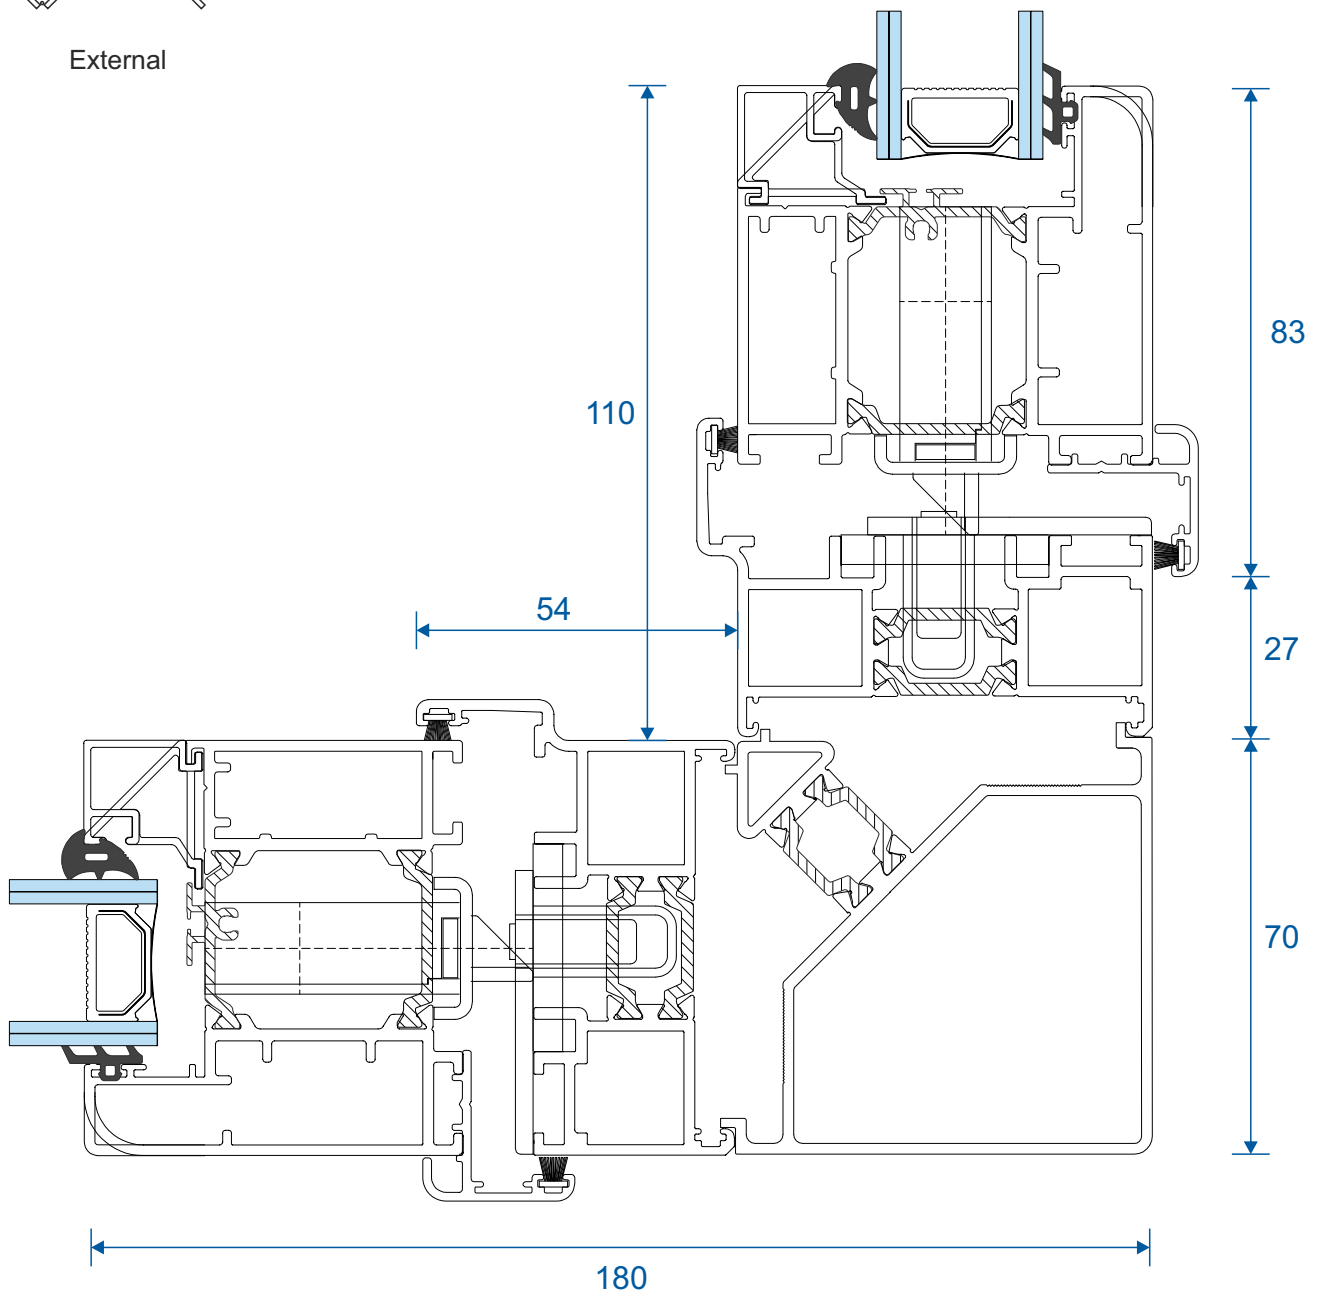

Projection Cills

AW570 - 96mm Cill

AW542 - 150mm Cill

AW544 - 190mm Cill

Jamb Sections

Equal Panel Jamb - Open Out

Head Sections

Head - Open Out

Standard Rebated With 150mm Cill - Open Out

Threshold Sections

34mm Low Threshold - Open Out

34mm Low Threshold With Integrated Ramp - Open Out

Threshold Sections

22mm Room Divider Threshold - Internal Use Only

Transoms & Midrail Sections

Midrail Examples for Open Out Doors

Corner Post Section

Fixed (Non Structural) Corner Post - Open Out

External

External

Duration Windows
Thames Development
Charfleets Road
Canvey Island
Essex. SS8 0PQ