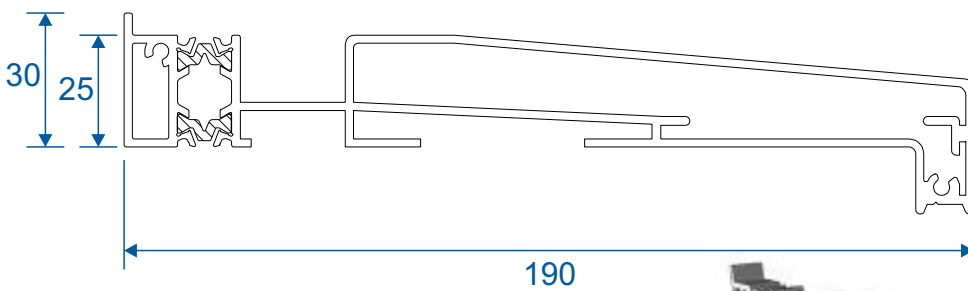

AW513 - 28mm Chamfered Bead

AW668 - 32mm Square Bead

AW630 - 32mm Chamfered Bead

P-00-210 Rebate Adaptor

P-00-211 Threshold Adaptor

Jamb Sections

Hinge Side Jamb - Open Out

Locking Side Jamb - Open Out

Projection Cills

AW570 - 96mm Cill

AW542 - 150mm Cill

AW544 - 190mm Cill

Jamb Sections

Equal Panel Jamb - Open Out

Head Sections

Head - Open Out

Head with 20mm Extension - Open Out

Locking & Wheel Meeting Stiles

Locking Stile - Open Out

Bogie Wheel Stile - Open Out

Uneven Panel Meeting Stiles

▶ Uneven Panel Split Meeting Stile / Double Traffic Door - Open Out