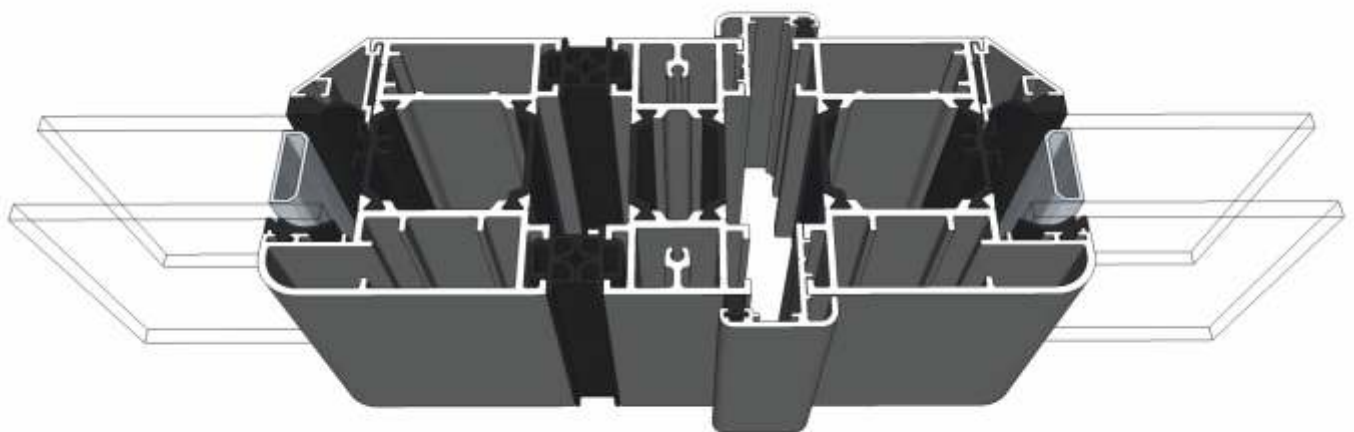

Odd to Even Meeting Stile

▶ Odd to Even Panel Split / Traffic Door Meeting Stile - Open Out