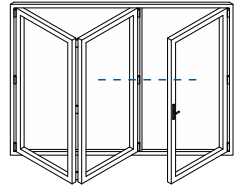

Projection Cills

AW570 - 96mm Cill

AW542 - 150mm Cill

AW544 - 190mm Cill

Jamb Sections

Equal Panel Jamb - Open Out

Head Sections

Head - Open Out

Head with 20mm Extension - Open Out

Locking & Wheel Meeting Stiles

Locking Stile - Open Out

Bogie Wheel Stile - Open Out

Uneven Panel Meeting Stiles

▶ Uneven Panel Split Meeting Stile / Double Traffic Door - Open Out

Odd to Even Meeting Stile

▶ Odd to Even Panel Split / Traffic Door Meeting Stile - Open Out

Even Panel Meeting Stile

▶ Odd to Even Panel Split / Traffic Door Meeting Stile - Open Out

Threshold Sections

Standard Rebated With No Cill - Open Out