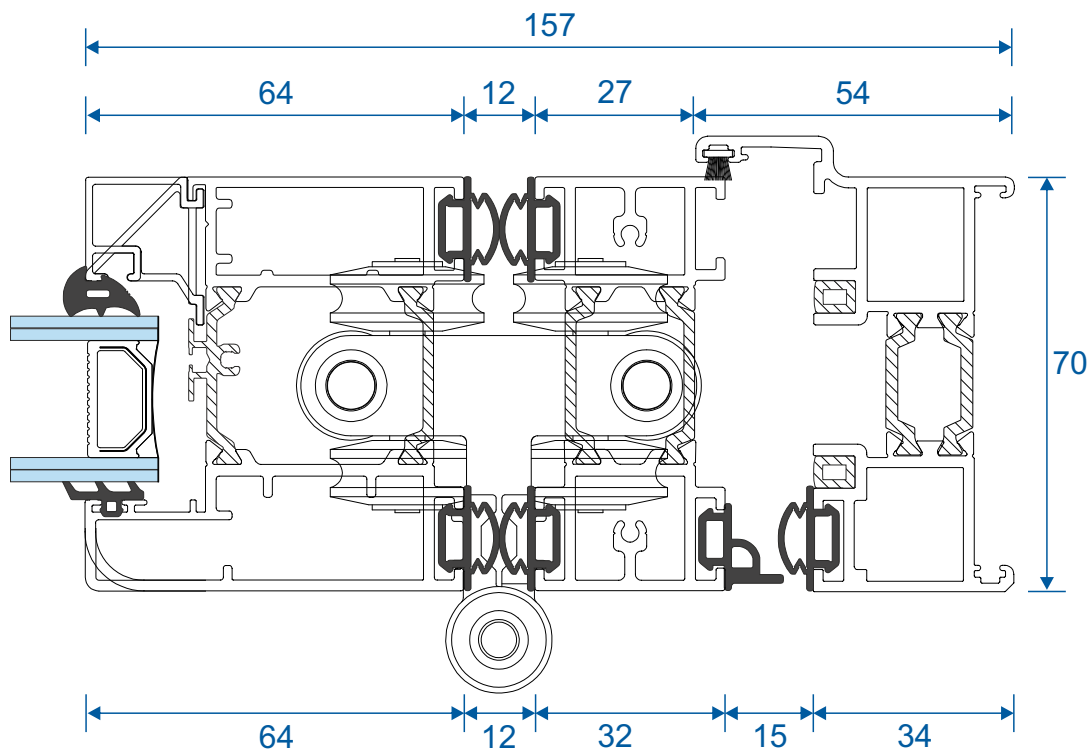

AW513 - 28mm Chamfered Bead

AW668 - 32mm Square Bead

AW630 - 32mm Chamfered Bead

P-00-210 Rebate Adaptor

P-00-211 Threshold Adaptor

Jamb Sections

Hinge Side Jamb - Open Out

Locking Side Jamb - Open Out

Projection Cills

AW570 - 96mm Cill

AW542 - 150mm Cill

AW544 - 190mm Cill

Jamb Sections

Equal Panel Jamb - Open Out

Head Sections

Head - Open Out

Head with 20mm Extension - Open Out

Locking & Wheel Meeting Stiles

Locking Stile - Open Out

Bogie Wheel Stile - Open Out

Uneven Panel Meeting Stiles

▶ Uneven Panel Split Meeting Stile / Double Traffic Door - Open Out