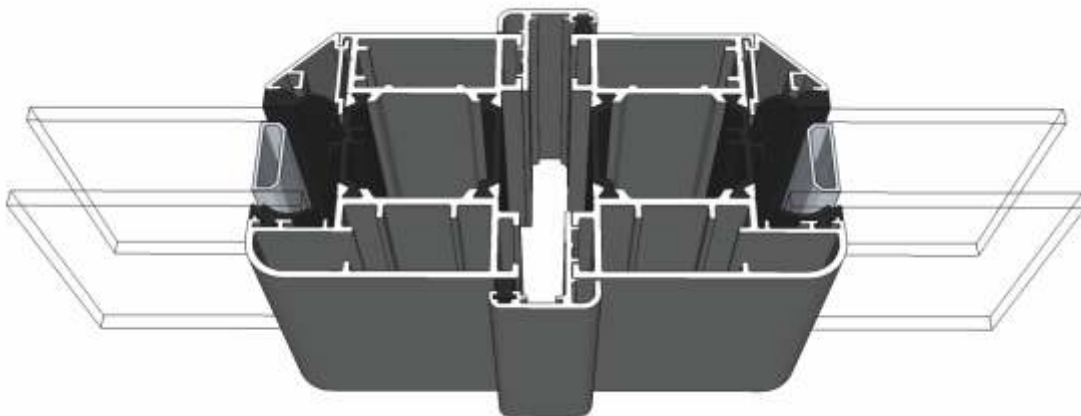

Head with 20mm Extension - Open Out

Locking & Wheel Meeting Stiles

Locking Stile - Open Out

Bogie Wheel Stile - Open Out

Uneven Panel Meeting Stiles

▶ Uneven Panel Split Meeting Stile / Double Traffic Door - Open Out