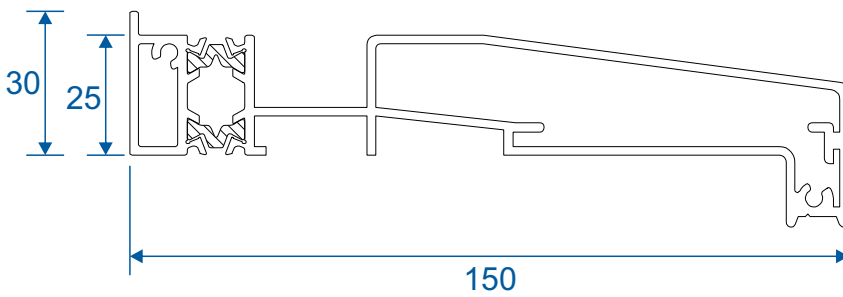

U44056 - 110mm Midrail

U44055 - 68mm Transom/Mullion

U44053 - 57mm Transom/Mullion

U60604 - Floating Mullion

Beads & Adaptors

AW667 - 24mm Square Bead

24mm Chamfered Bead

AW660 - 28mm Square Bead

AW513 - 28mm Chamfered Bead

AW668 - 32mm Square Bead

AW630 - 32mm Chamfered Bead

P-00-210 Rebate Adaptor

P-00-211 Threshold Adaptor

Jamb Sections

Hinge Side Jamb - Open Out

Locking Side Jamb - Open Out

Projection Cills

AW570 - 96mm Cill

AW542 - 150mm Cill

AW544 - 190mm Cill

Jamb Sections

Equal Panel Jamb - Open Out

Head Sections

Head - Open Out

Head with 20mm Extension - Open Out

Locking & Wheel Meeting Stiles

Locking Stile - Open Out

Bogie Wheel Stile - Open Out

Uneven Panel Meeting Stiles

▶ Uneven Panel Split Meeting Stile / Double Traffic Door - Open Out