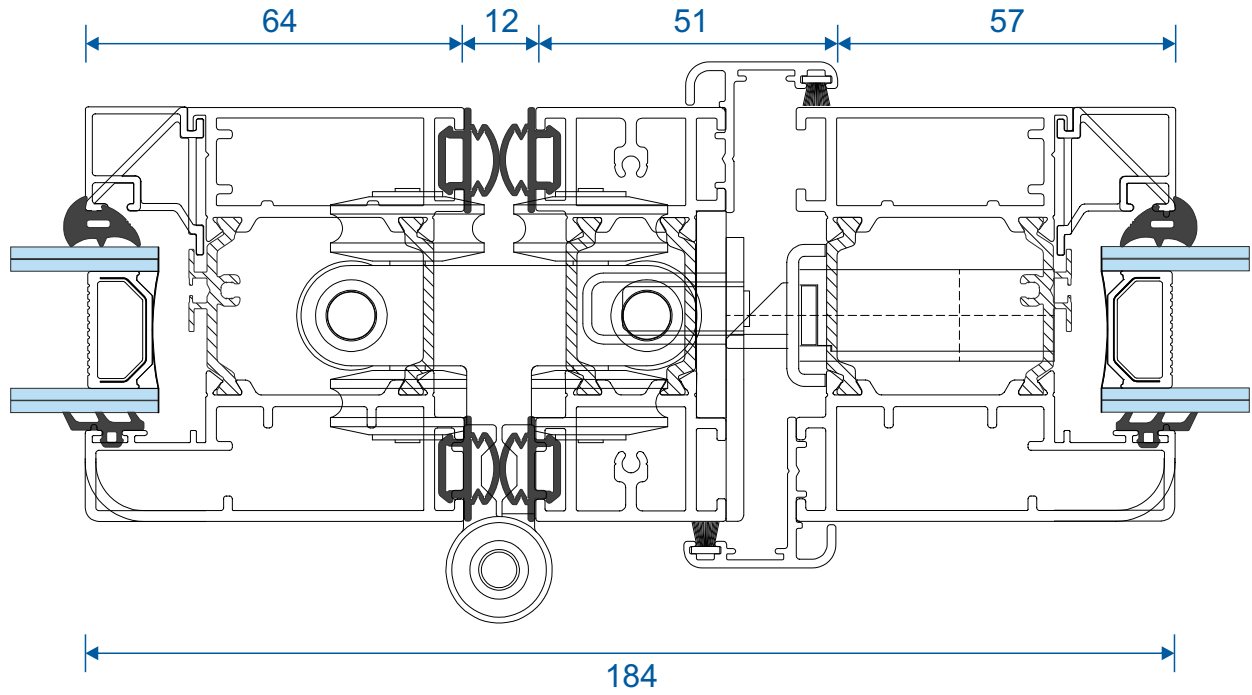

Odd to Even Meeting Stile

▶ Odd to Even Panel Split / Traffic Door Meeting Stile - Open Out