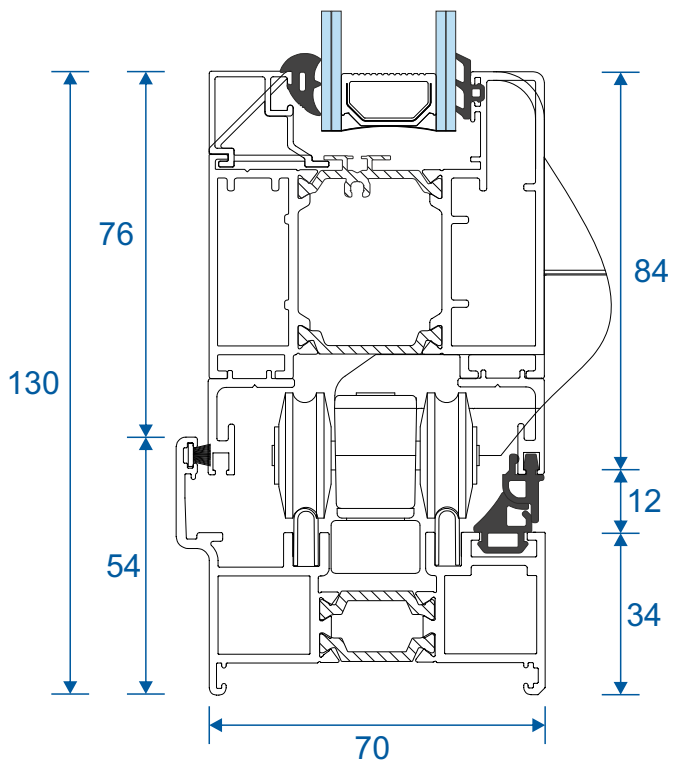

Projection Cills

AW570 - 96mm Cill

AW542 - 150mm Cill

AW544 - 190mm Cill

Jamb Sections

Equal Panel Jamb - Open Out

Head Sections

Head - Open Out

Standard Rebated With 150mm Cill - Open Out

Threshold Sections

34mm Low Threshold - Open Out

34mm Low Threshold With Integrated Ramp - Open Out

Threshold Sections

22mm Room Divider Threshold - Internal Use Only