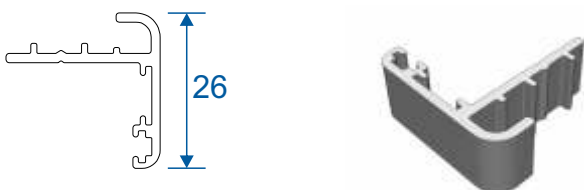

AW513 - 28mm Chamfered Bead

AW668 - 32mm Square Bead

AW630 - 32mm Chamfered Bead

P-00-210 Rebate Adaptor

P-00-211 Threshold Adaptor

Jamb Sections

Hinge Side Jamb - Open Out

Locking Side Jamb - Open Out

Projection Cills

AW570 - 96mm Cill

AW542 - 150mm Cill

AW544 - 190mm Cill

Jamb Sections

Equal Panel Jamb - Open Out

Head Sections

Head - Open Out