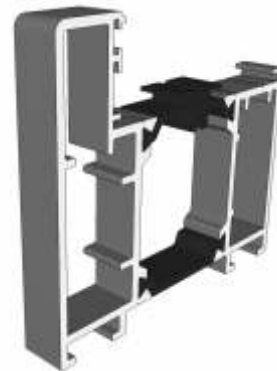

Premium HI Bifold

Section Identification

DURATION
WINDOWS

Contents

Profiles

Outer Frame, Threshold & Sashes	3
Low Thresholds	4
Add Ons, Extensions & Corner Post	5
Mullion, Transom & Midrails	6
Beads & Adapters	7
Cills	8

Sections

Hinge & Locking Jamb	9
Equal Panel Jamb	10
Head With & Without Extension	11
Meeting Stile - Locking & Wheel Versions	12
Meeting Stile - Double Traffic Door	13
Meeting Stile - Odd to Even Split	14
Meeting Stile - Double Even Split	15
Threshold With & Without A Cill	16
34mm Low Thresholds - With & Without Ramp	17
Room Divider Threshold - Internal Use Only	18
Midrails & Transoms	19
Fixed Corner Post Configurations	20

Outer Frame, Threshold & Sashes

U60002 - Outerframe / Standard Rebated Threshold

U60104 - Square Sash Profile

U60105 - Radius Sash Profile

Low Thresholds

U60404 - 34mm Low Threshold

U60405 - 34mm Low Ramped Threshold