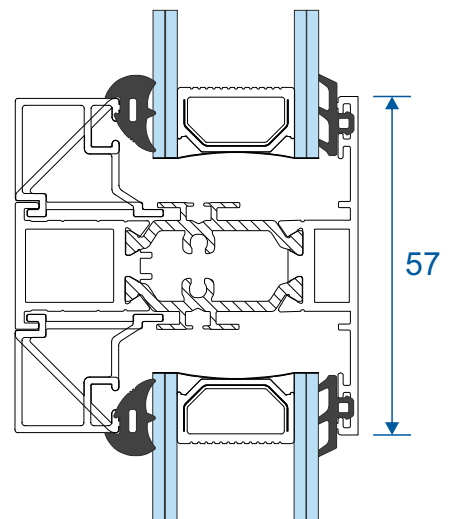

Projection Cills

AW570 - 96mm Cill

AW542 - 150mm Cill

AW544 - 190mm Cill

Jamb Sections

Equal Panel Jamb - Open Out

Head Sections

Head - Open Out

Standard Rebated With 150mm Cill - Open Out

Threshold Sections

34mm Low Threshold - Open Out

34mm Low Threshold With Integrated Ramp - Open Out

Threshold Sections

22mm Room Divider Threshold - Internal Use Only

Transoms & Midrail Sections

Midrail Examples for Open Out Doors

Corner Post Section

Fixed (Non Structural) Corner Post - Open Out

External

External

Duration Windows
Thames Development
Charfleets Road
Canvey Island
Essex. SS8 0PQ