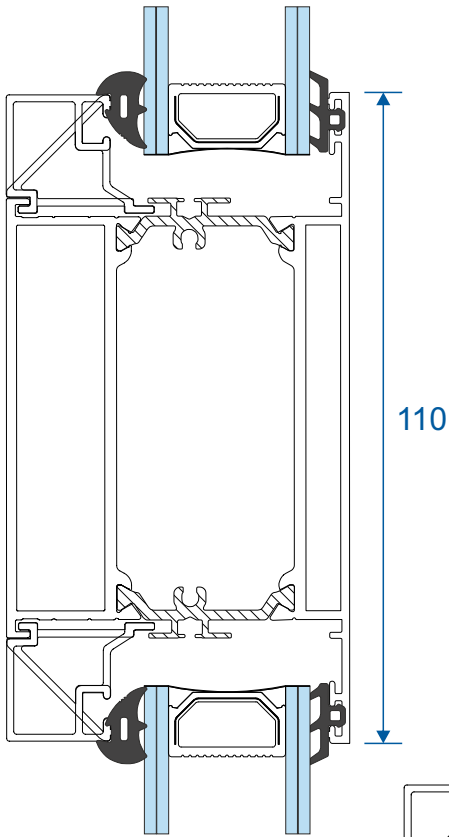

Transoms & Midrail Sections

Midrail Examples for Open Out Doors