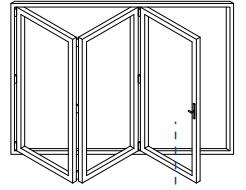

Head with 20mm Extension - Open Out

Locking & Wheel Meeting Stiles

Locking Stile - Open Out

Bogie Wheel Stile - Open Out

Uneven Panel Meeting Stiles

▶ Uneven Panel Split Meeting Stile / Double Traffic Door - Open Out

Odd to Even Meeting Stile

▶ Odd to Even Panel Split / Traffic Door Meeting Stile - Open Out

Even Panel Meeting Stile

▶ Odd to Even Panel Split / Traffic Door Meeting Stile - Open Out

Threshold Sections

Standard Rebated With No Cill - Open Out

Standard Rebated With 150mm Cill - Open Out

Threshold Sections

34mm Low Threshold - Open Out

34mm Low Threshold With Integrated Ramp - Open Out

Threshold Sections

22mm Room Divider Threshold - Internal Use Only