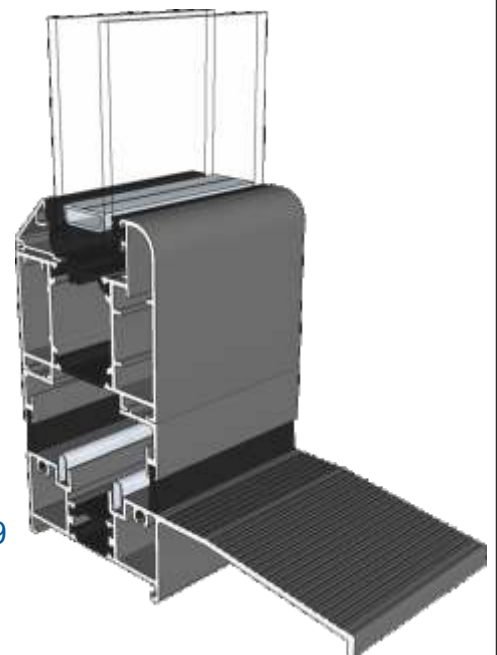

Standard Rebated With 150mm Cill - Open Out

Threshold Sections

34mm Low Threshold - Open Out

34mm Low Threshold With Integrated Ramp - Open Out

Threshold Sections

22mm Room Divider Threshold - Internal Use Only