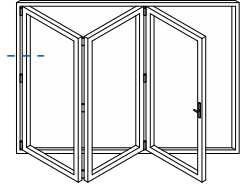

AW513 - 28mm Chamfered Bead

AW668 - 32mm Square Bead

AW630 - 32mm Chamfered Bead

P-00-210 Rebate Adaptor

P-00-211 Threshold Adaptor

Jamb Sections

Hinge Side Jamb - Open Out

Locking Side Jamb - Open Out

Projection Cills

AW570 - 96mm Cill

AW542 - 150mm Cill

AW544 - 190mm Cill

Jamb Sections

Equal Panel Jamb - Open Out

Head Sections

Head - Open Out